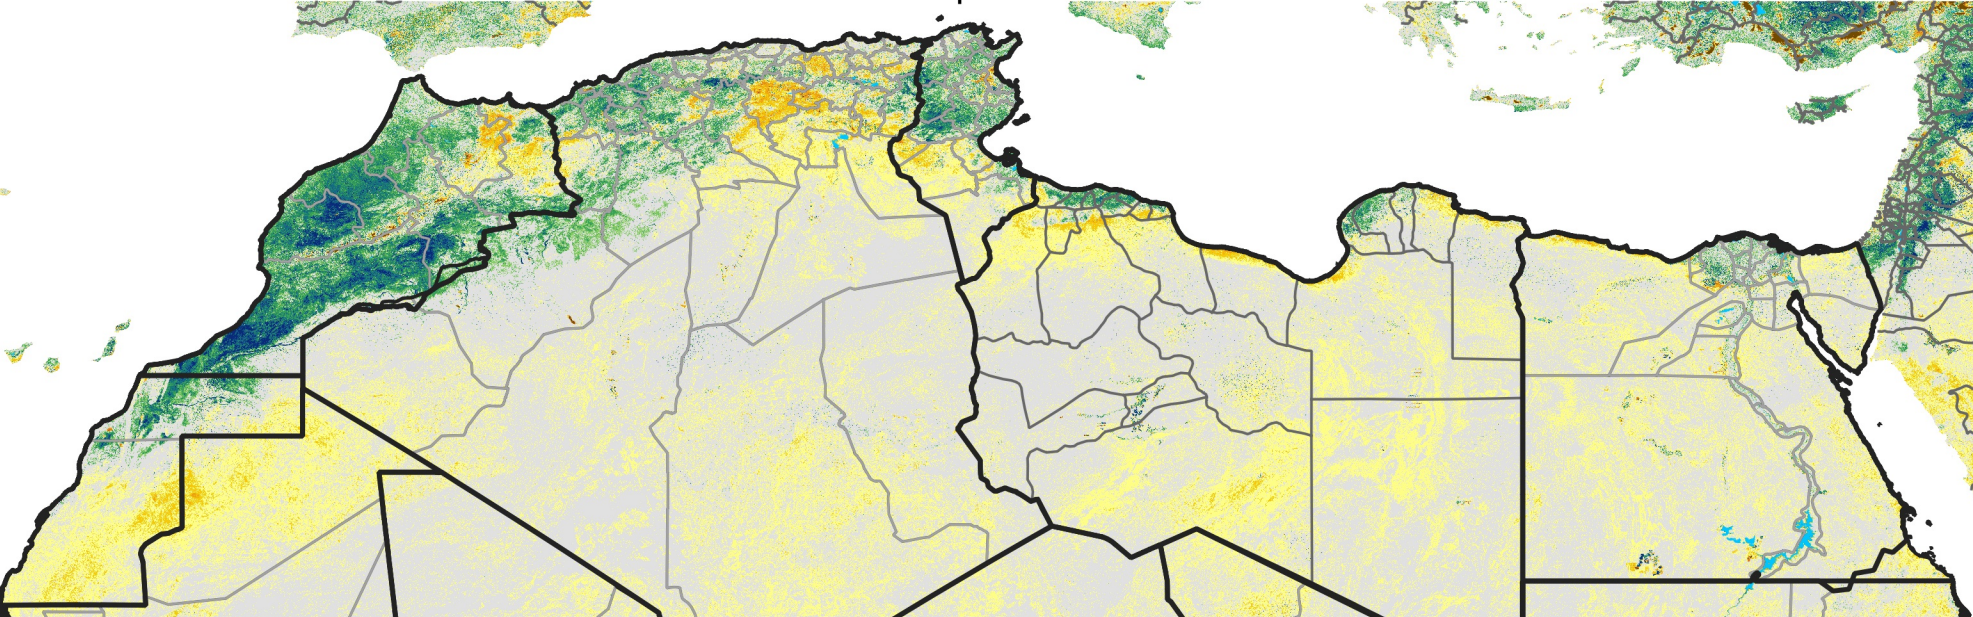

North Africa Percent of Mean NDVI

2015 / mean (2003 - 2022)
Period 10 / April 01 - 10, 2015

Percent of Normal