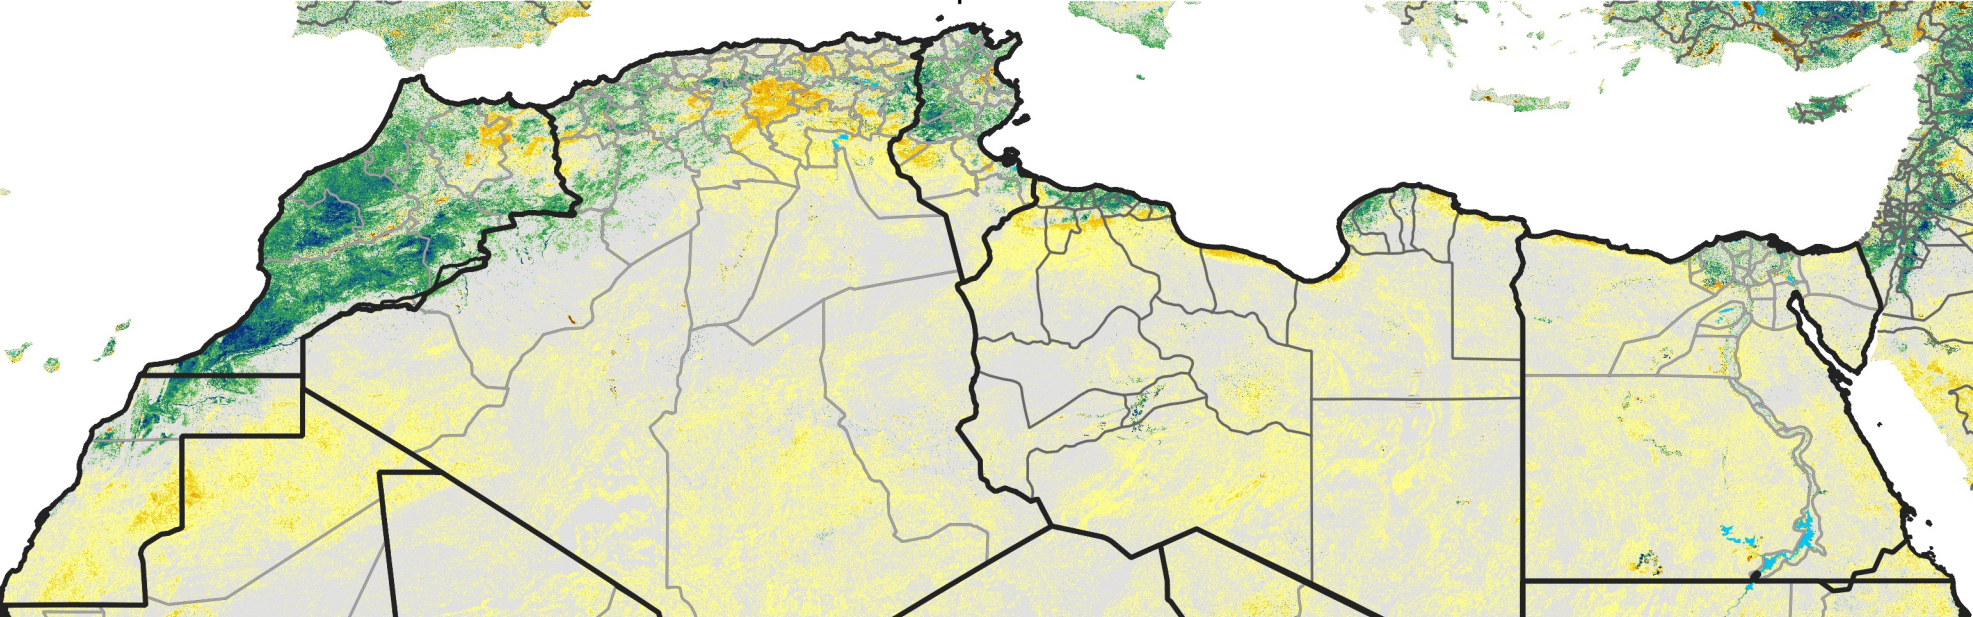

# North Africa Percent of Mean NDVI

2015 / mean (2003 - 2022)  
Period 11 / April 11 - 20, 2015