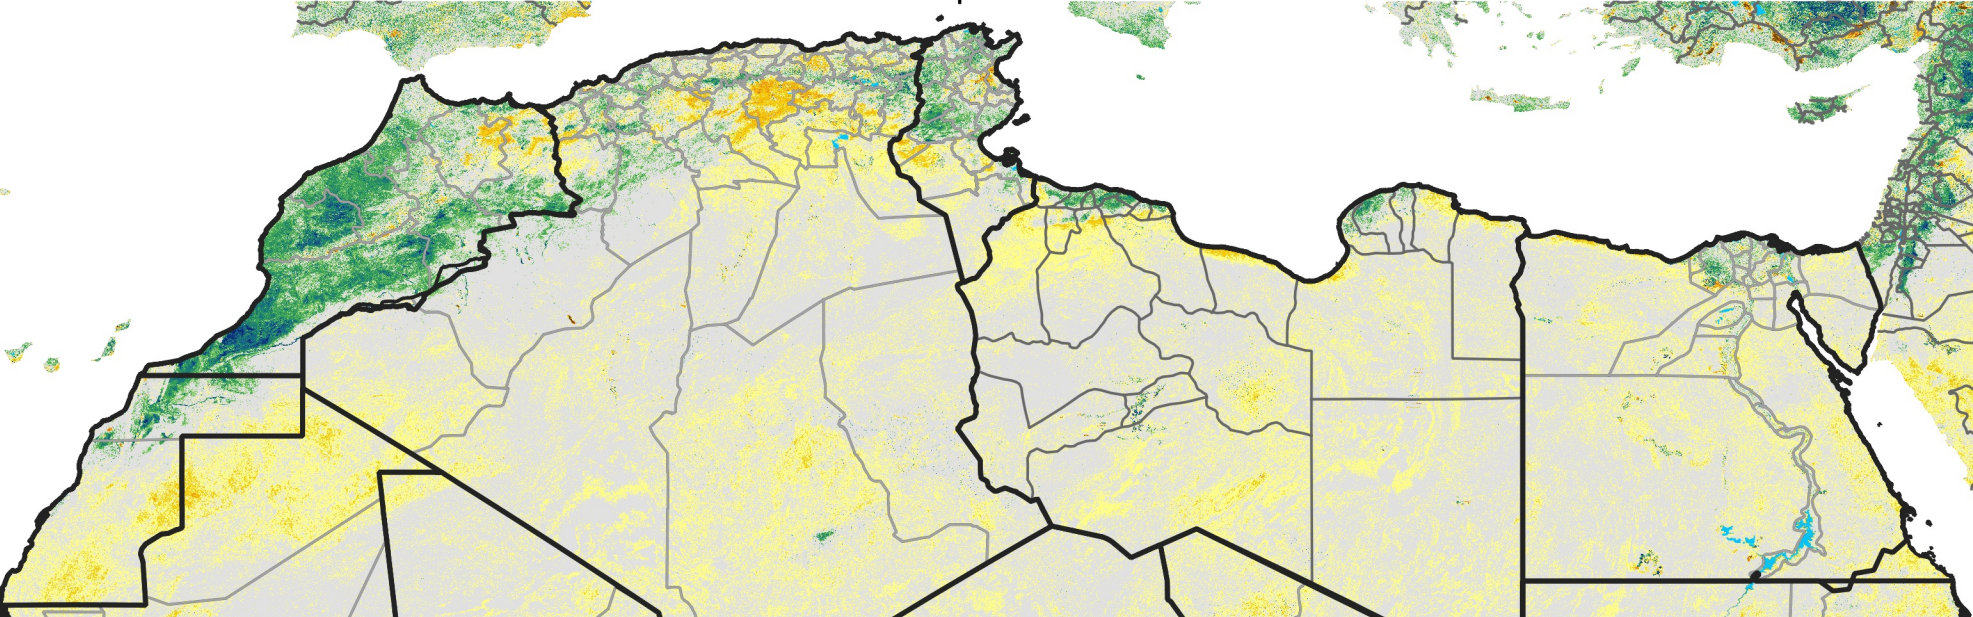

North Africa Percent of Mean NDVI

2015 / mean (2003 - 2022)
Period 12 / April 21 - 30, 2015

Percent of Normal