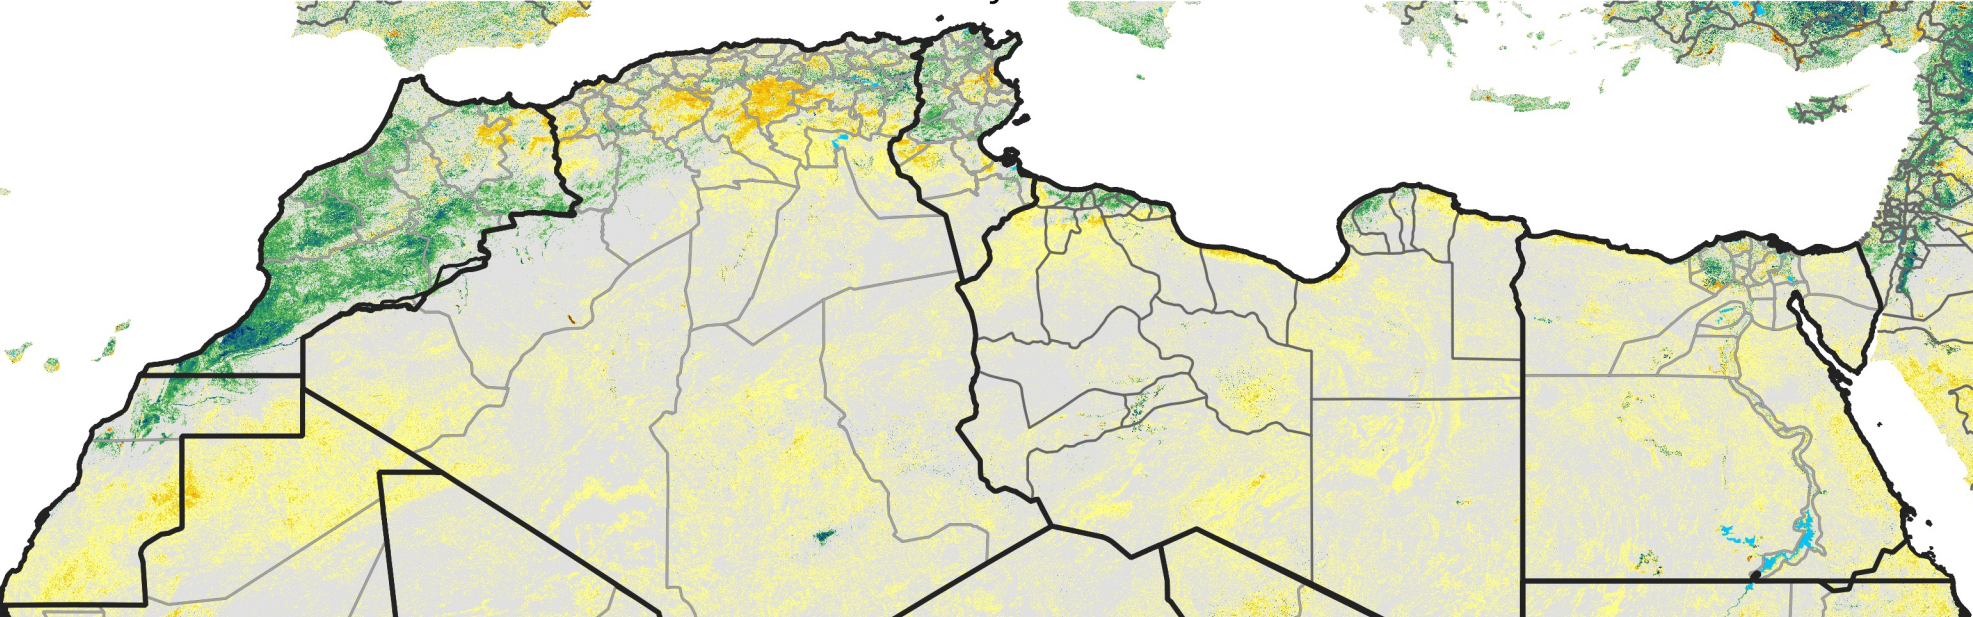

# North Africa Percent of Mean NDVI

2015 / mean (2003 - 2022)  
Period 13 / May 01 - 10, 2015