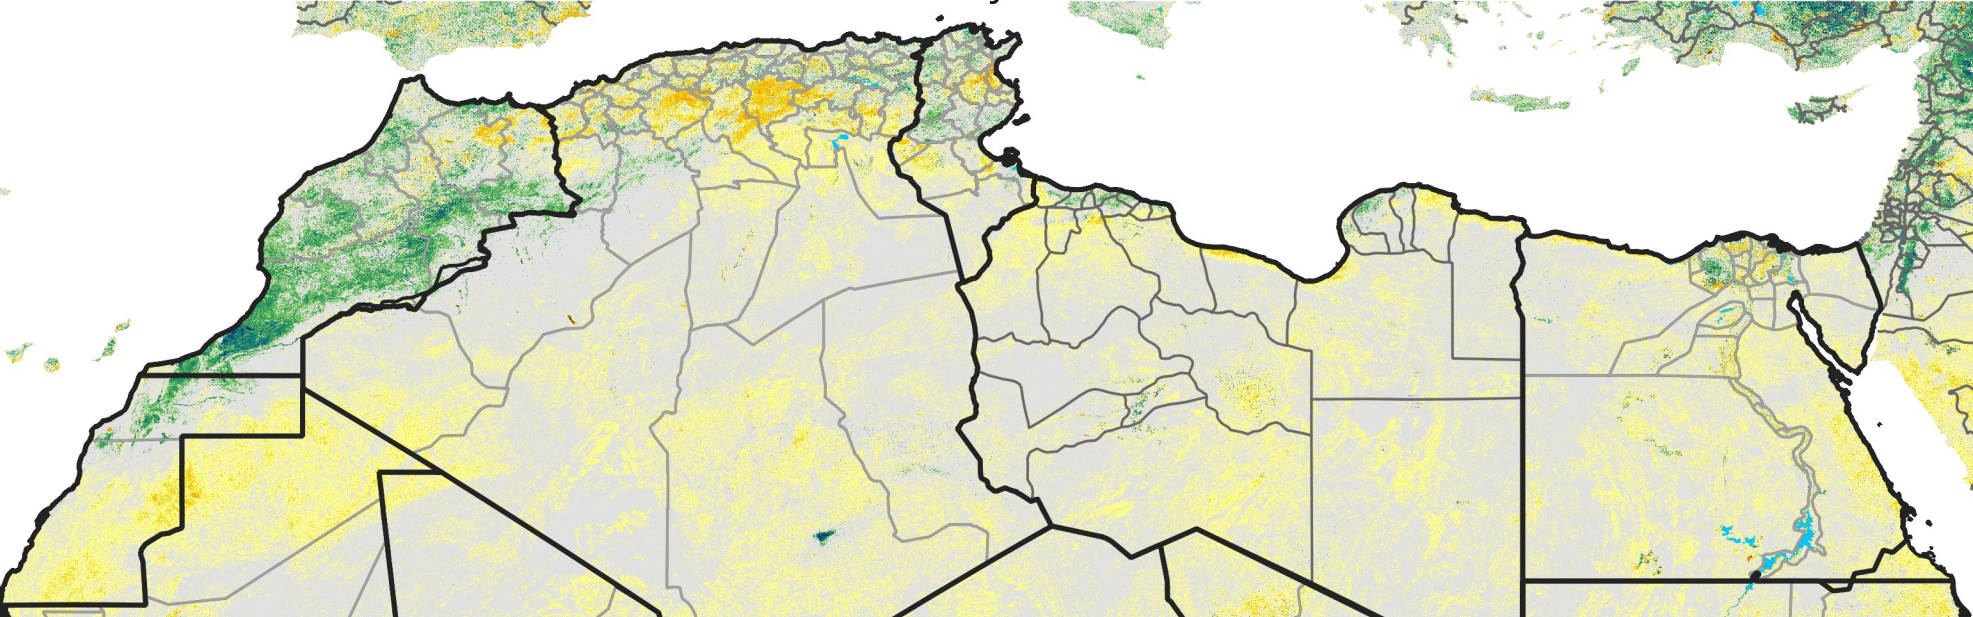

North Africa Percent of Mean NDVI

2015 / mean (2003 - 2022)
Period 14 / May 11 - 20, 2015

Percent of Normal