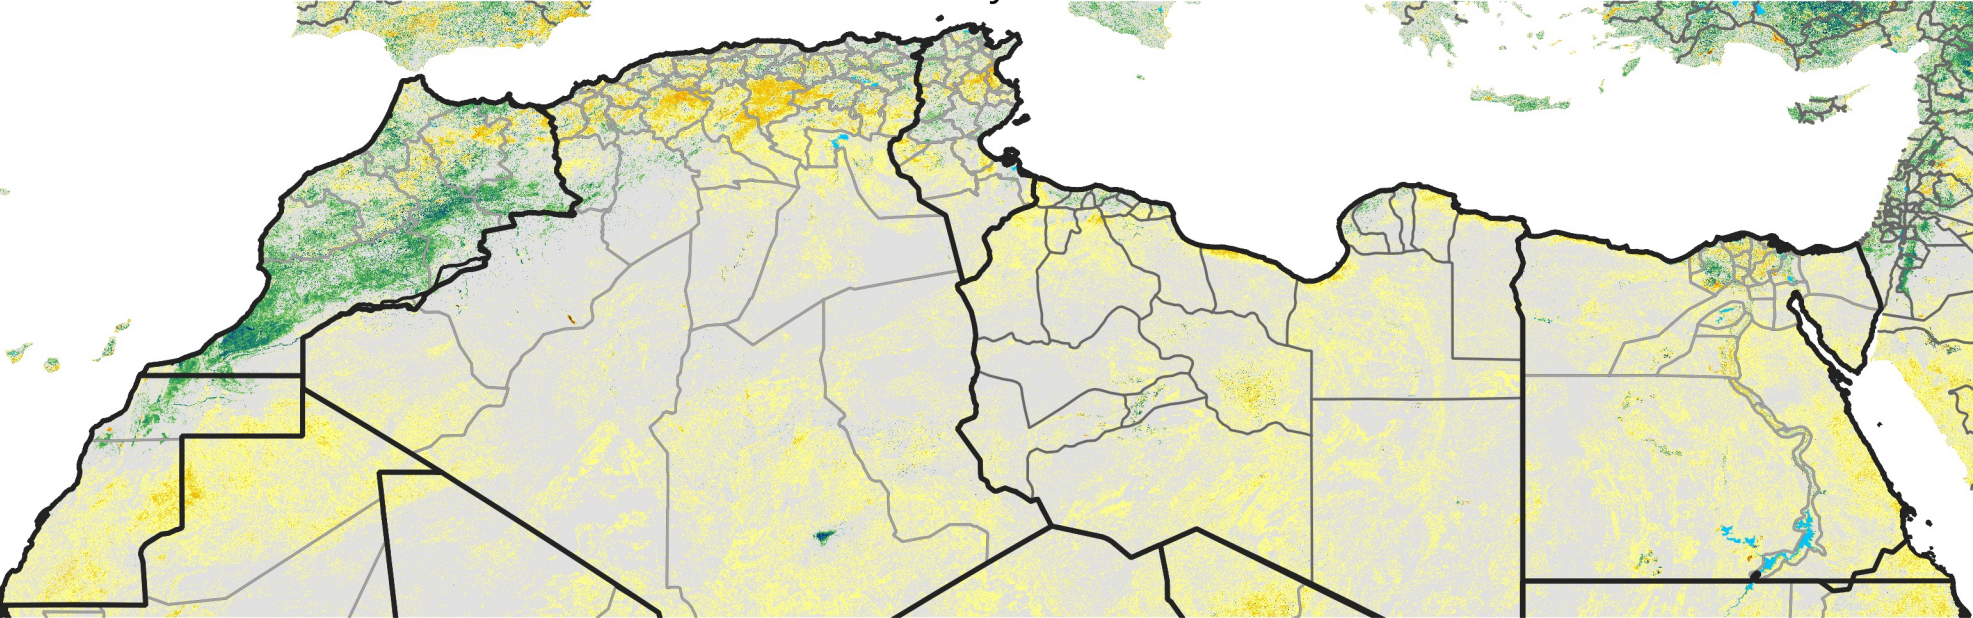

North Africa Percent of Mean NDVI

2015 / mean (2003 - 2022)
Period 15 / May 21 - 31, 2015

Percent of Normal