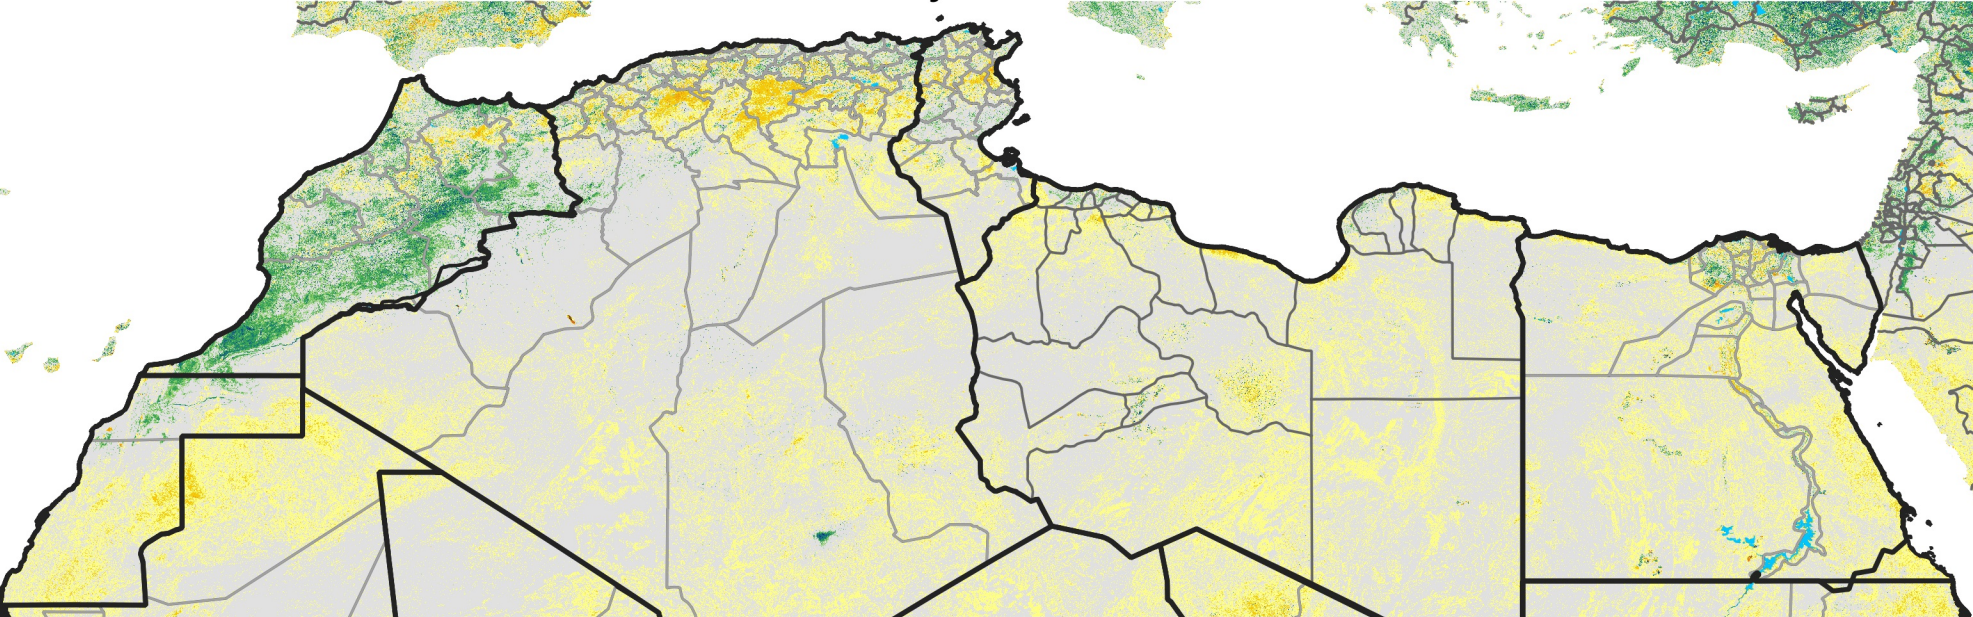

North Africa Percent of Mean NDVI

2015 / mean (2003 - 2022)
Period 16 / June 01 - 10, 2015

Percent of Normal