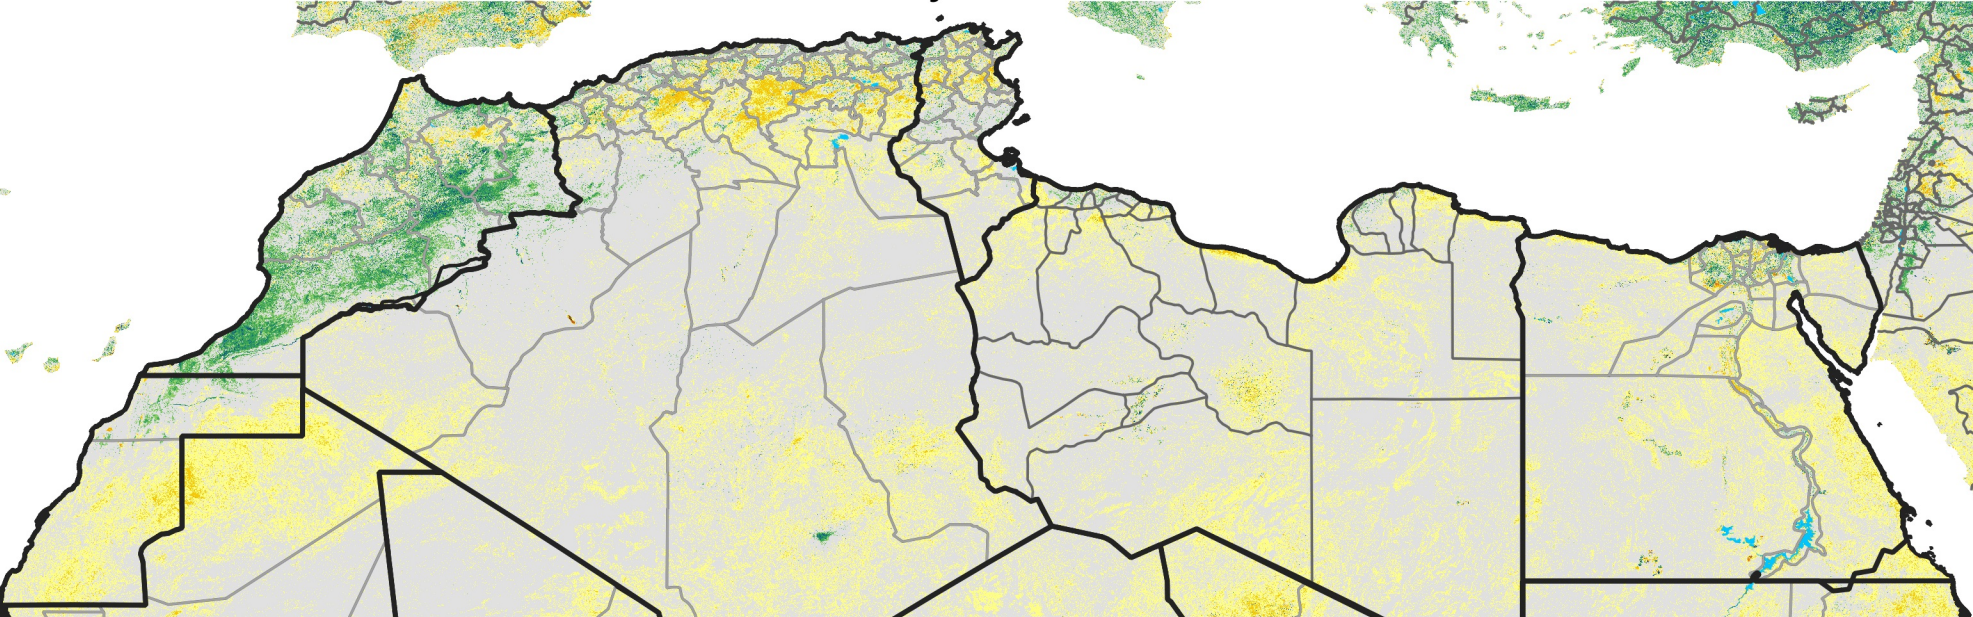

North Africa Percent of Mean NDVI

2015 / mean (2003 - 2022)
Period 17 / June 11 - 20, 2015

Percent of Normal