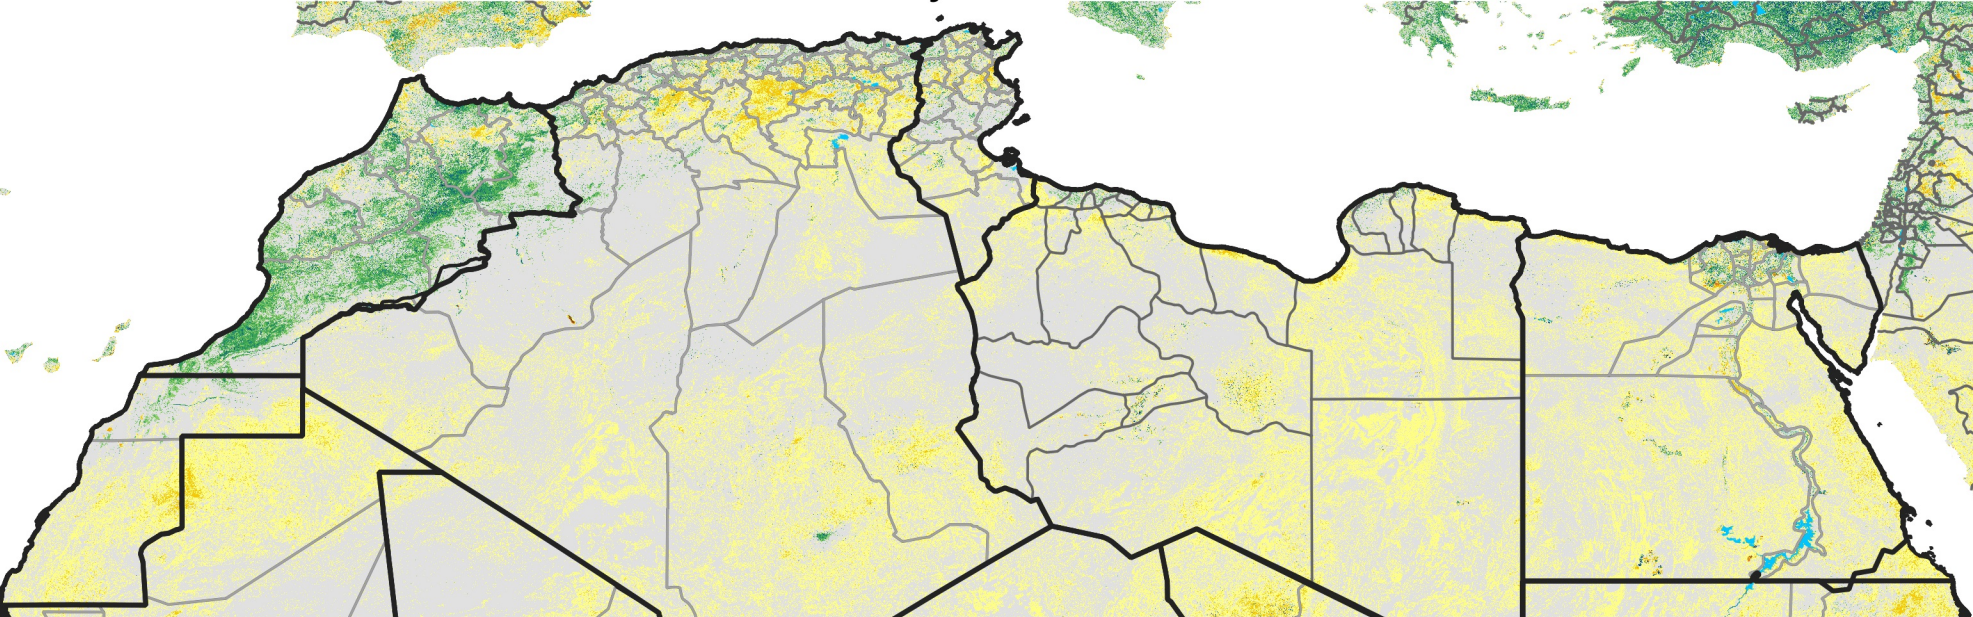

North Africa Percent of Mean NDVI

2015 / mean (2003 - 2022)
Period 18 / June 21 - 30, 2015

Percent of Normal