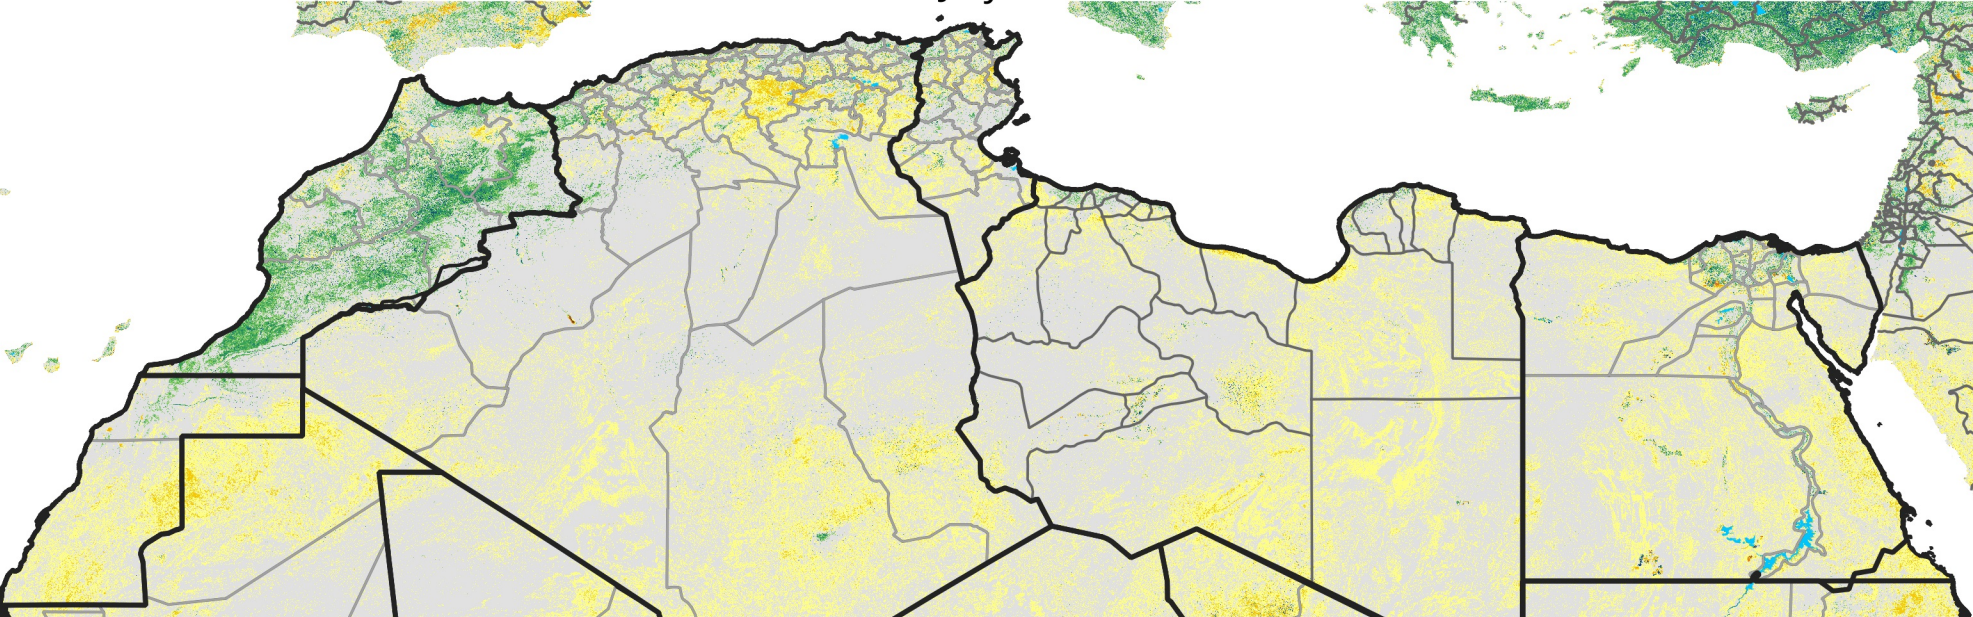

North Africa Percent of Mean NDVI

2015 / mean (2003 - 2022)
Period 19 / July 01 - 10, 2015

Percent of Normal