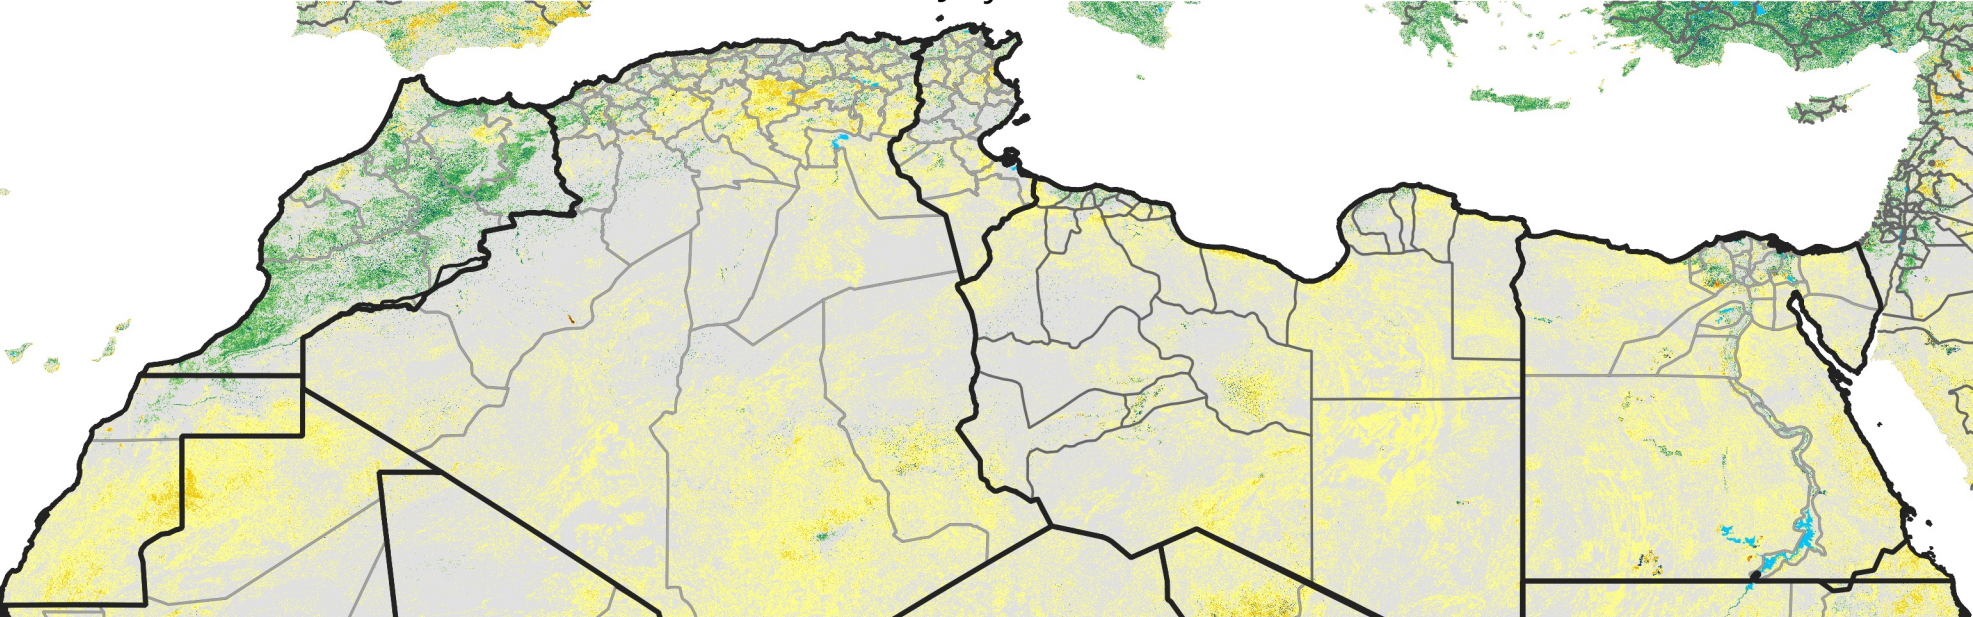

North Africa Percent of Mean NDVI

2015 / mean (2003 - 2022)
Period 20 / July 11 - 20, 2015

Percent of Normal