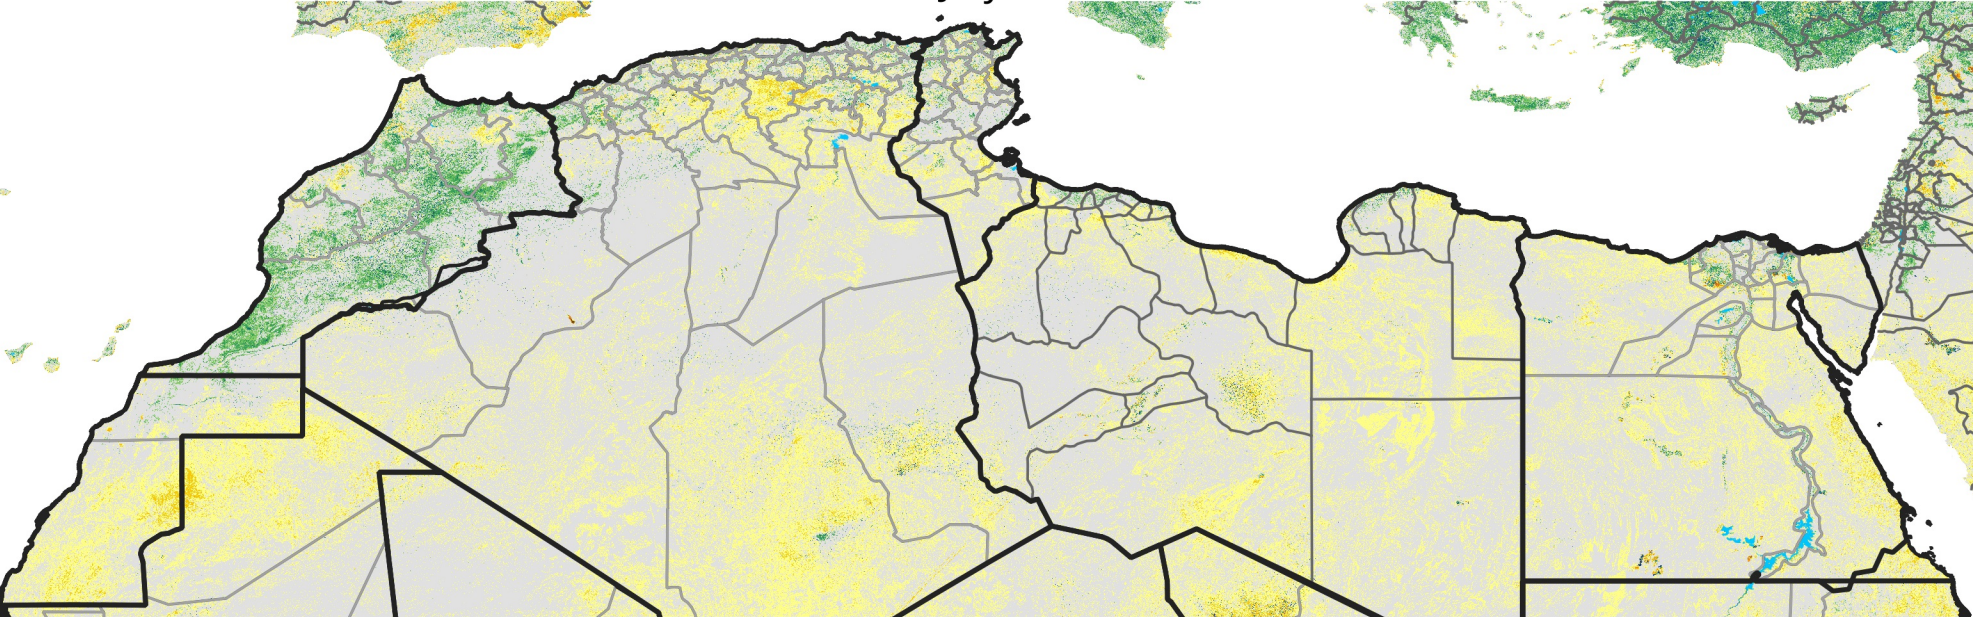

North Africa Percent of Mean NDVI

2015 / mean (2003 - 2022)
Period 21 / July 21 - 31, 2015

Percent of Normal