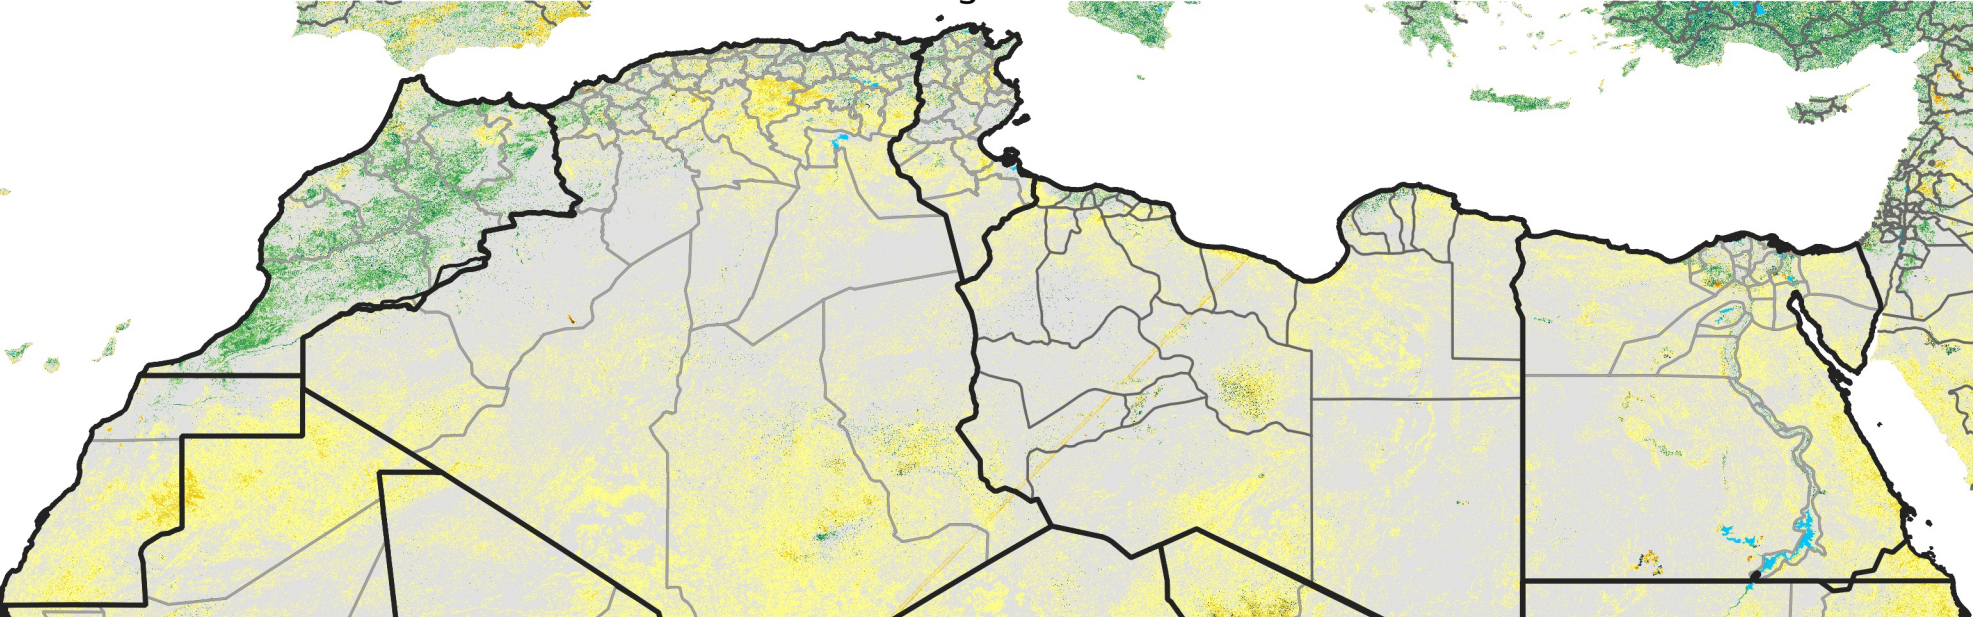

# North Africa Percent of Mean NDVI

2015 / mean (2003 - 2022)  
Period 22 / August 01 - 10, 2015