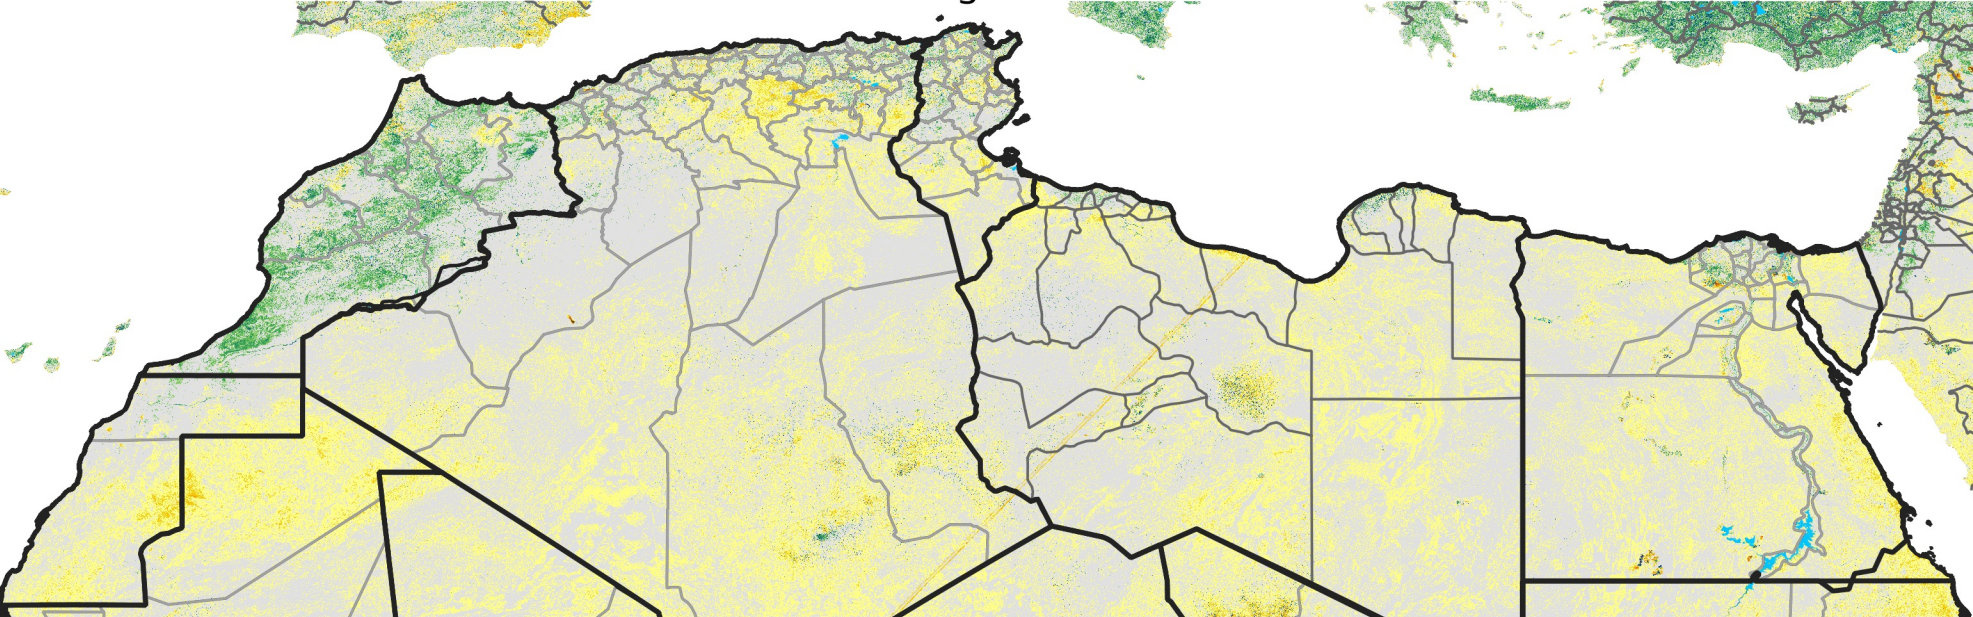

# North Africa Percent of Mean NDVI

2015 / mean (2003 - 2022)  
Period 23 / August 11 - 20, 2015