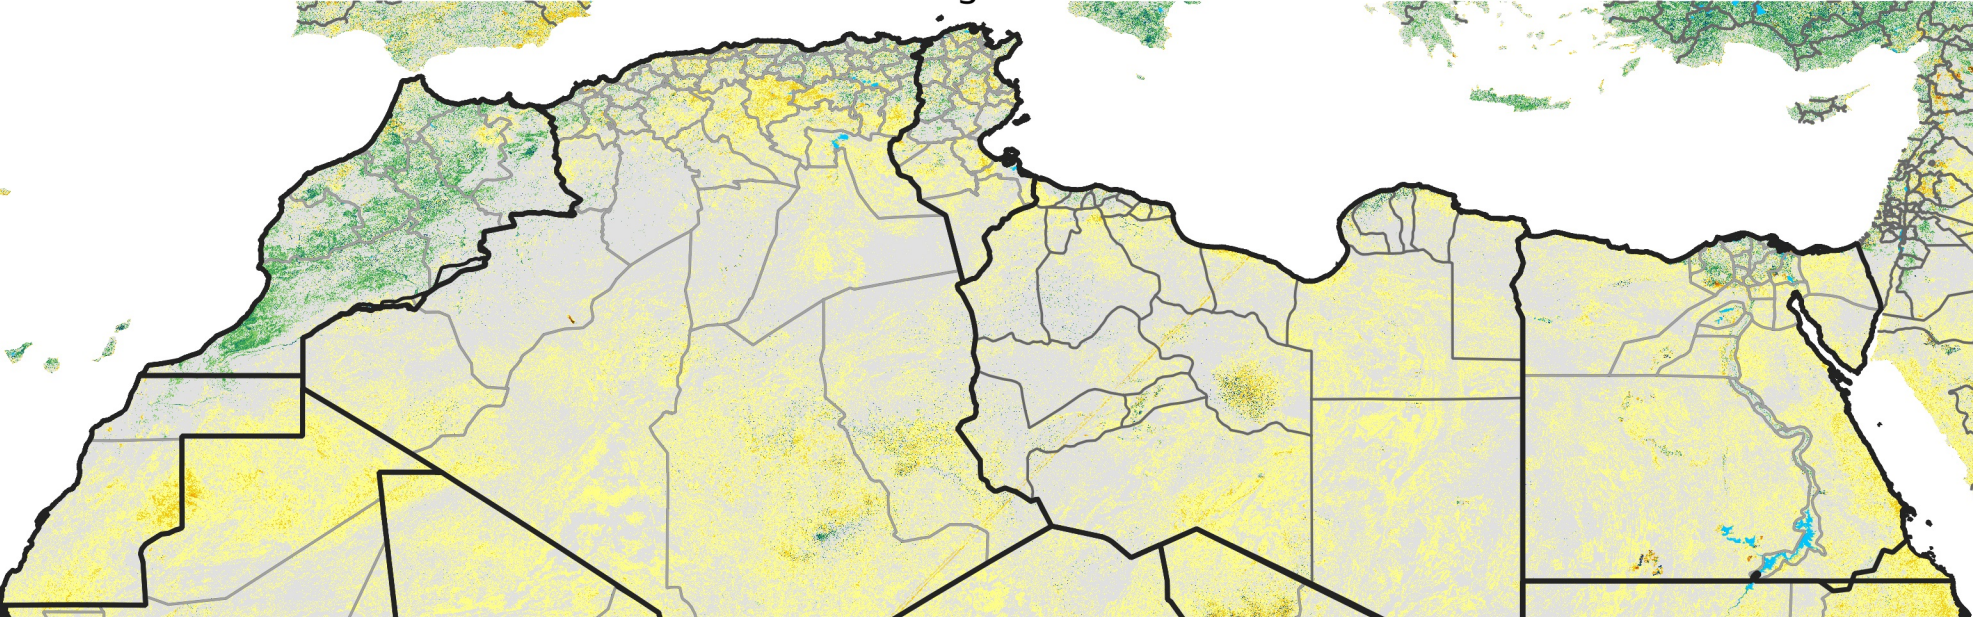

North Africa Percent of Mean NDVI

2015 / mean (2003 - 2022)
Period 24 / August 21 - 31, 2015

Percent of Normal