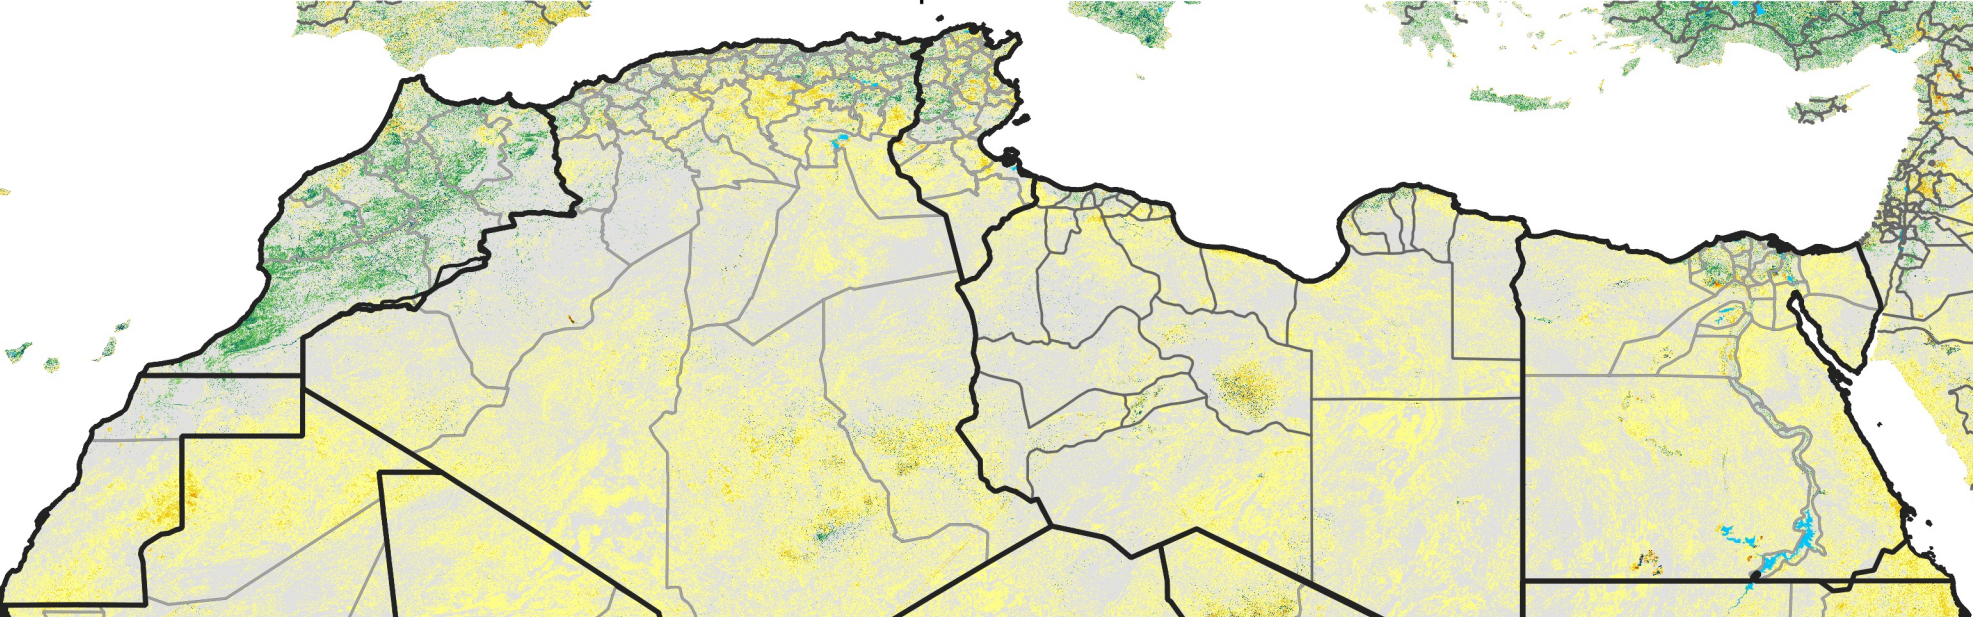

North Africa Percent of Mean NDVI

2015 / mean (2003 - 2022)
Period 25 / September 01 - 10, 2015

Percent of Normal