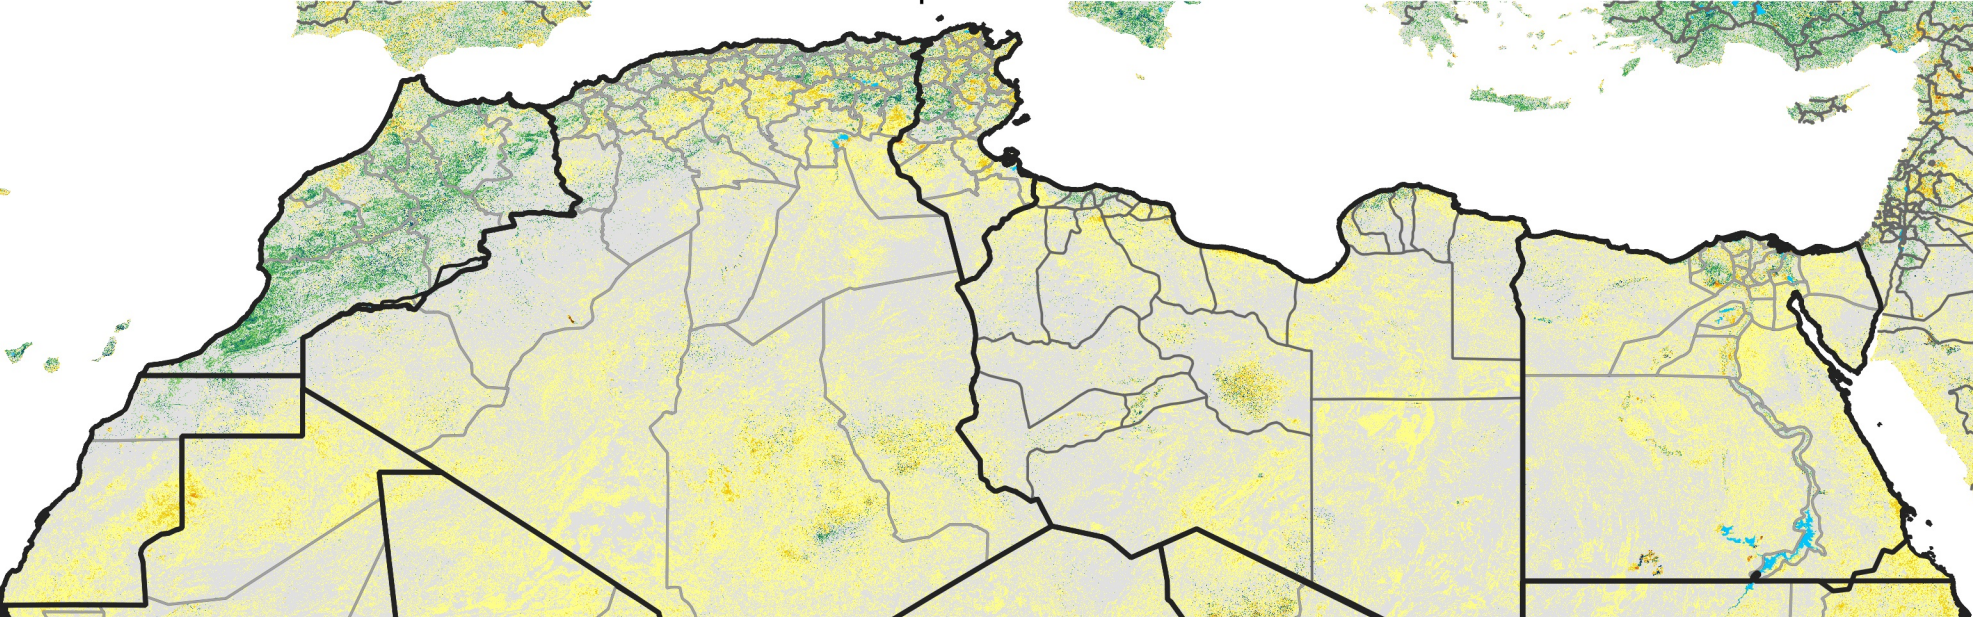

North Africa Percent of Mean NDVI

2015 / mean (2003 - 2022)
Period 26 / September 11 - 20, 2015

Percent of Normal