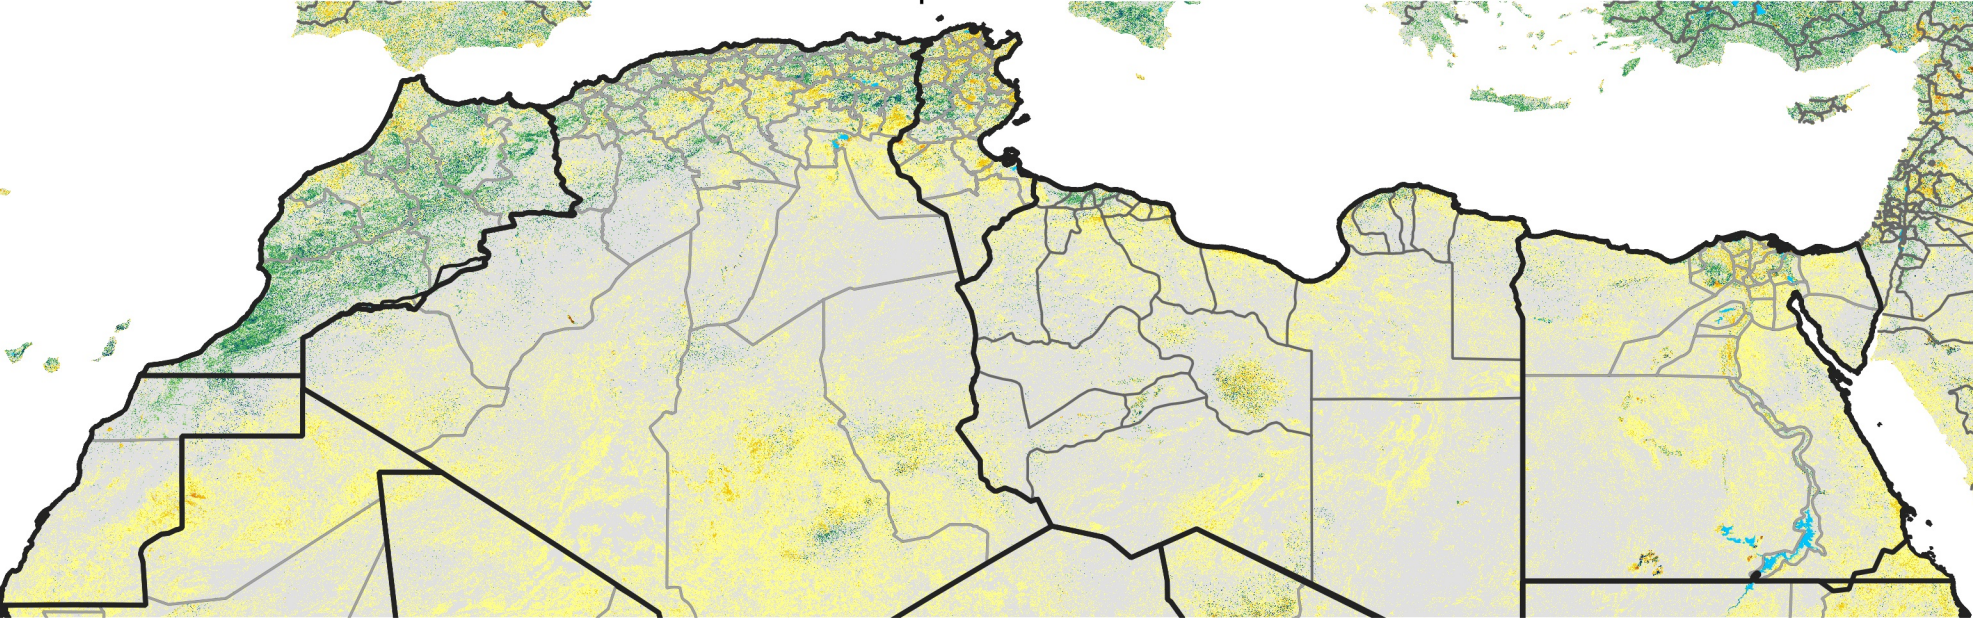

North Africa Percent of Mean NDVI

2015 / mean (2003 - 2022)
Period 27 / September 21 - 30, 2015

Percent of Normal