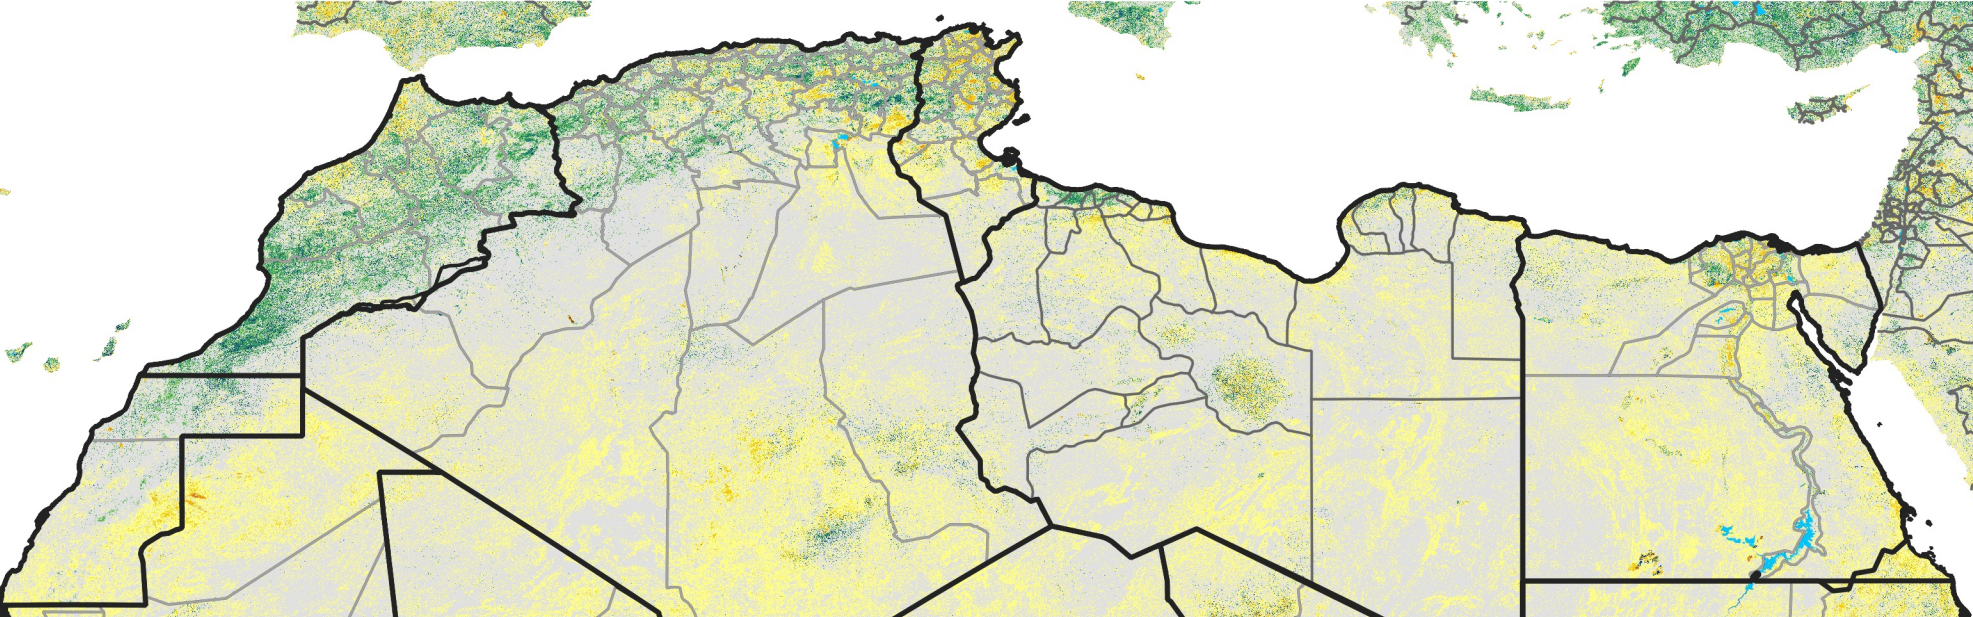

North Africa Percent of Mean NDVI

2015 / mean (2003 - 2022)
Period 28 / October 01 - 10, 2015

Percent of Normal