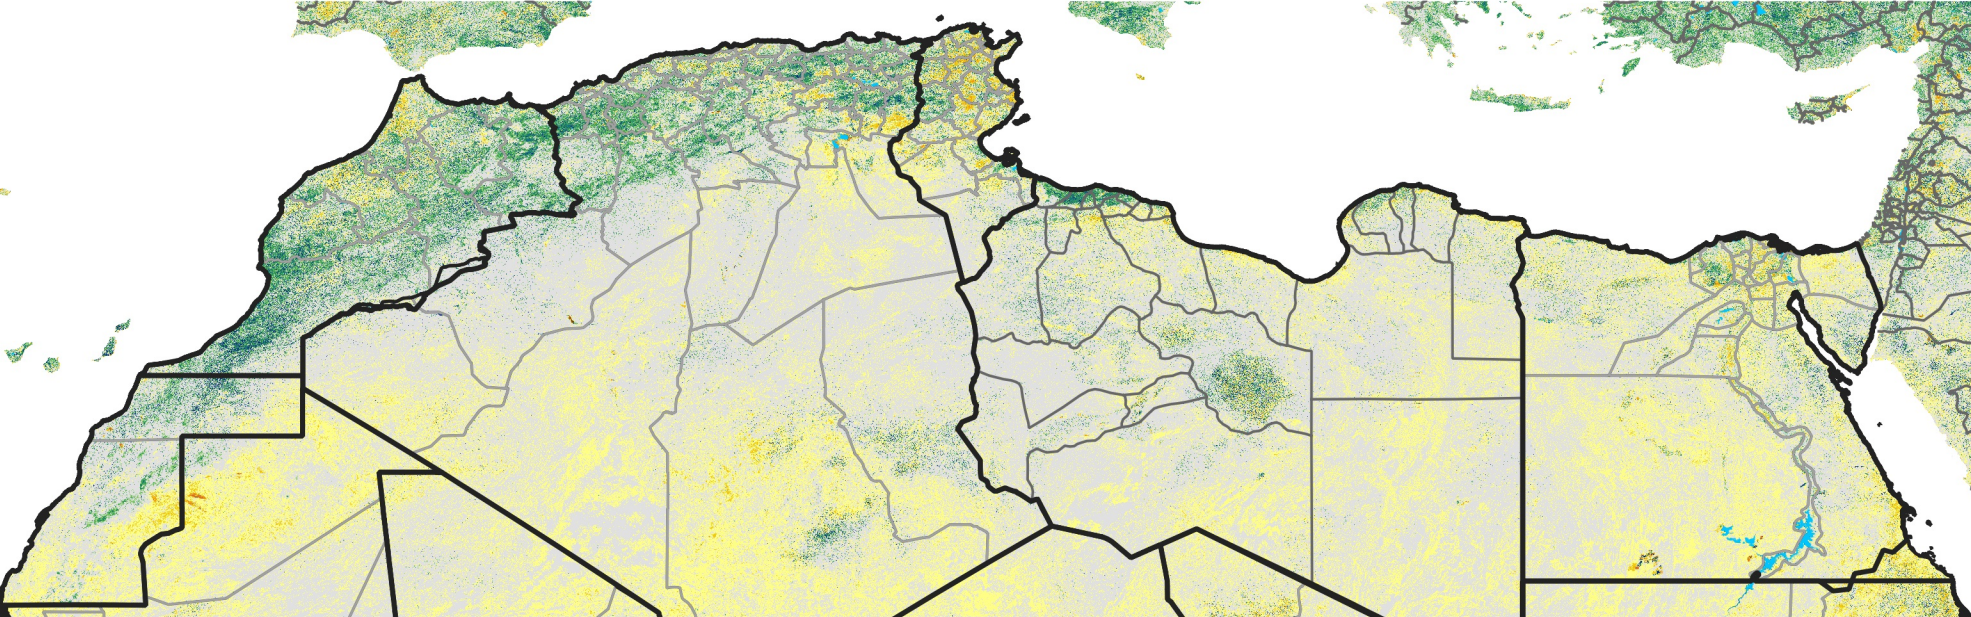

# North Africa Percent of Mean NDVI

2015 / mean (2003 - 2022)  
Period 29 / October 11 - 20, 2015