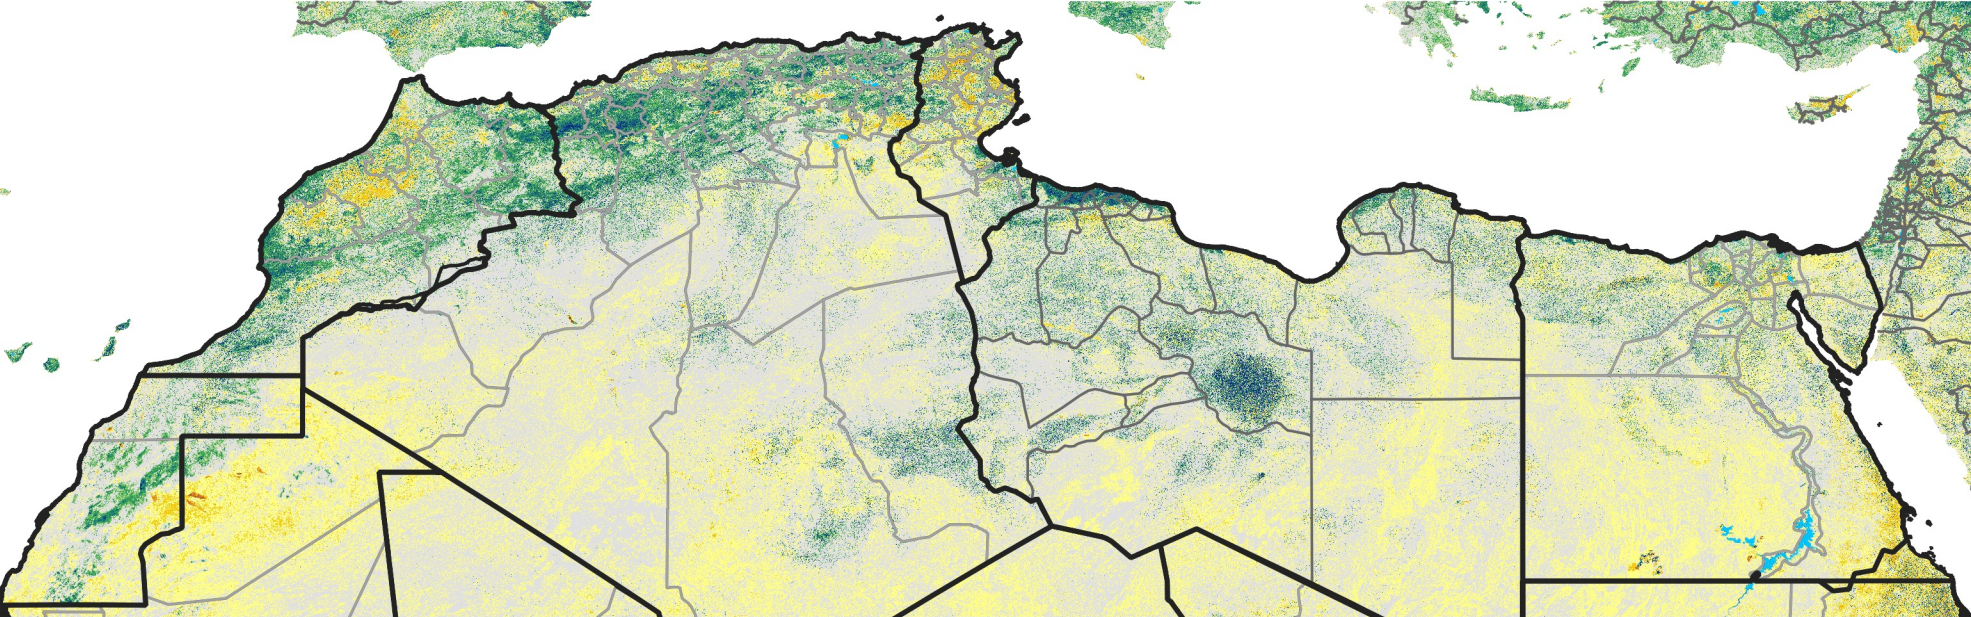

North Africa Percent of Mean NDVI

2015 / mean (2003 - 2022)
Period 31 / November 01 - 10, 2015

Percent of Normal