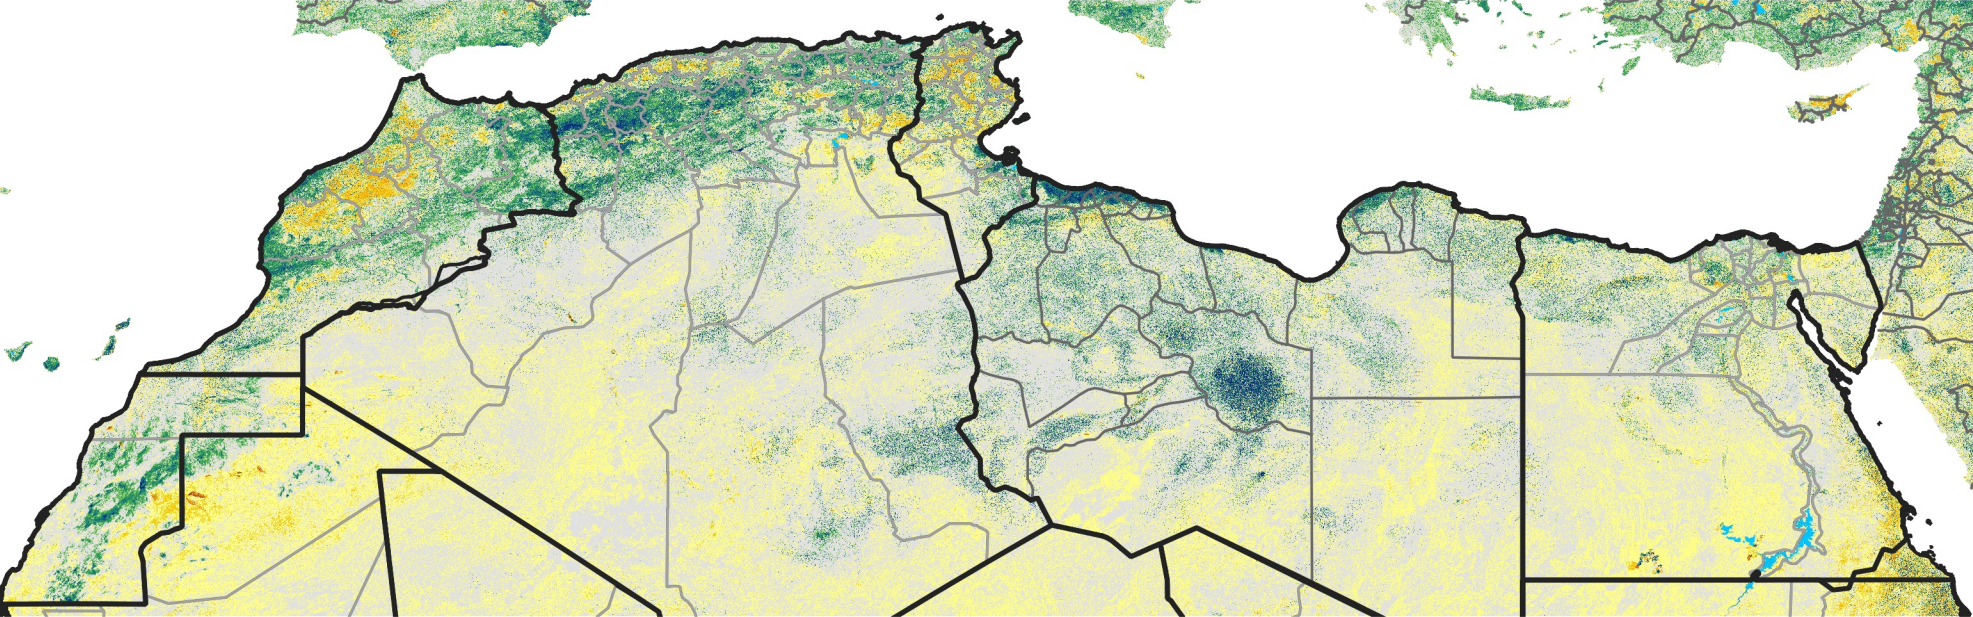

North Africa Percent of Mean NDVI

2015 / mean (2003 - 2022)
Period 32 / November 11 - 20, 2015

Percent of Normal