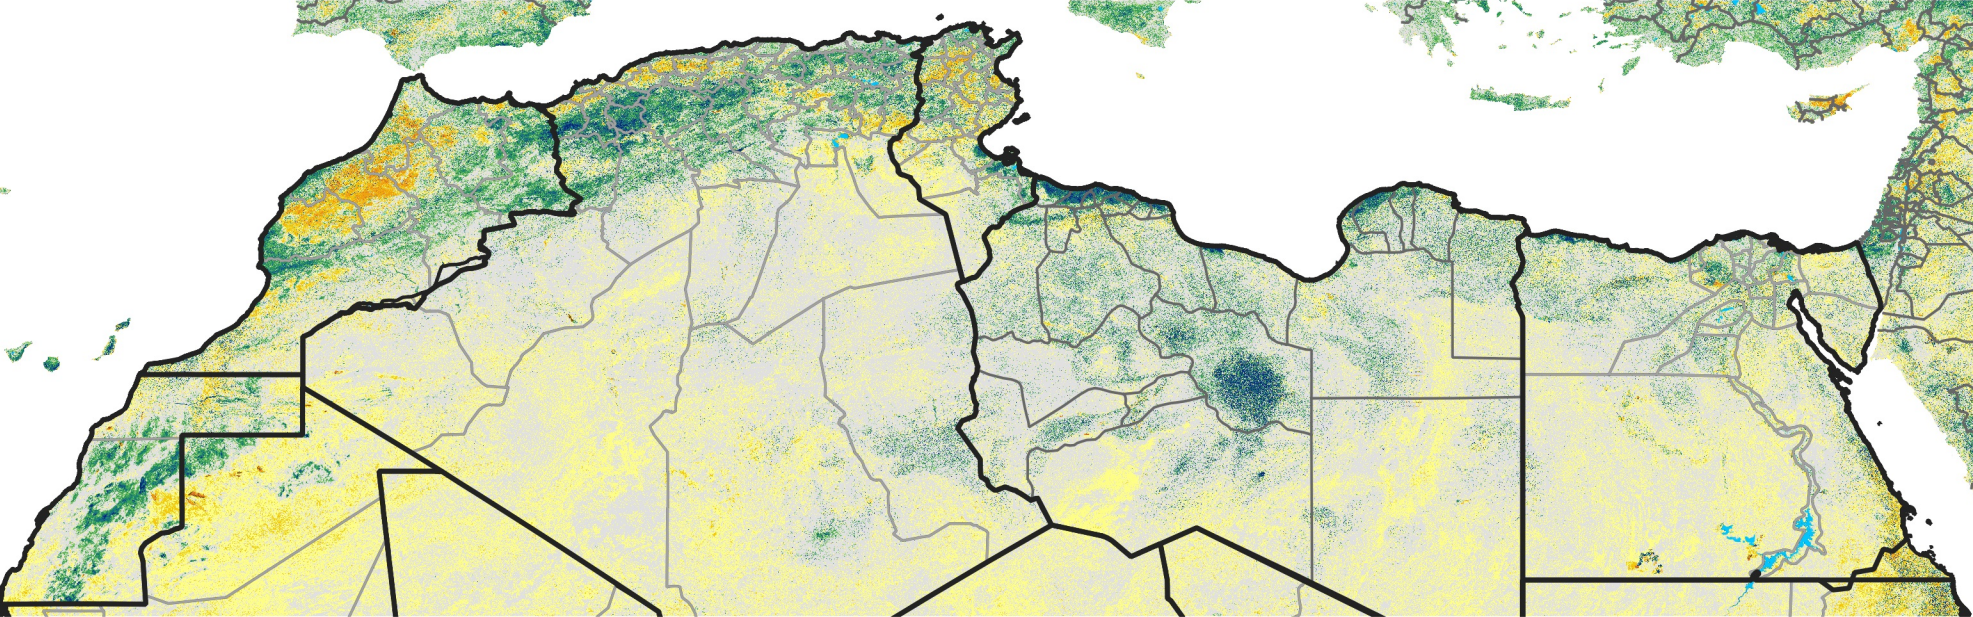

North Africa Percent of Mean NDVI

2015 / mean (2003 - 2022)
Period 33 / November 21 - 30, 2015

Percent of Normal