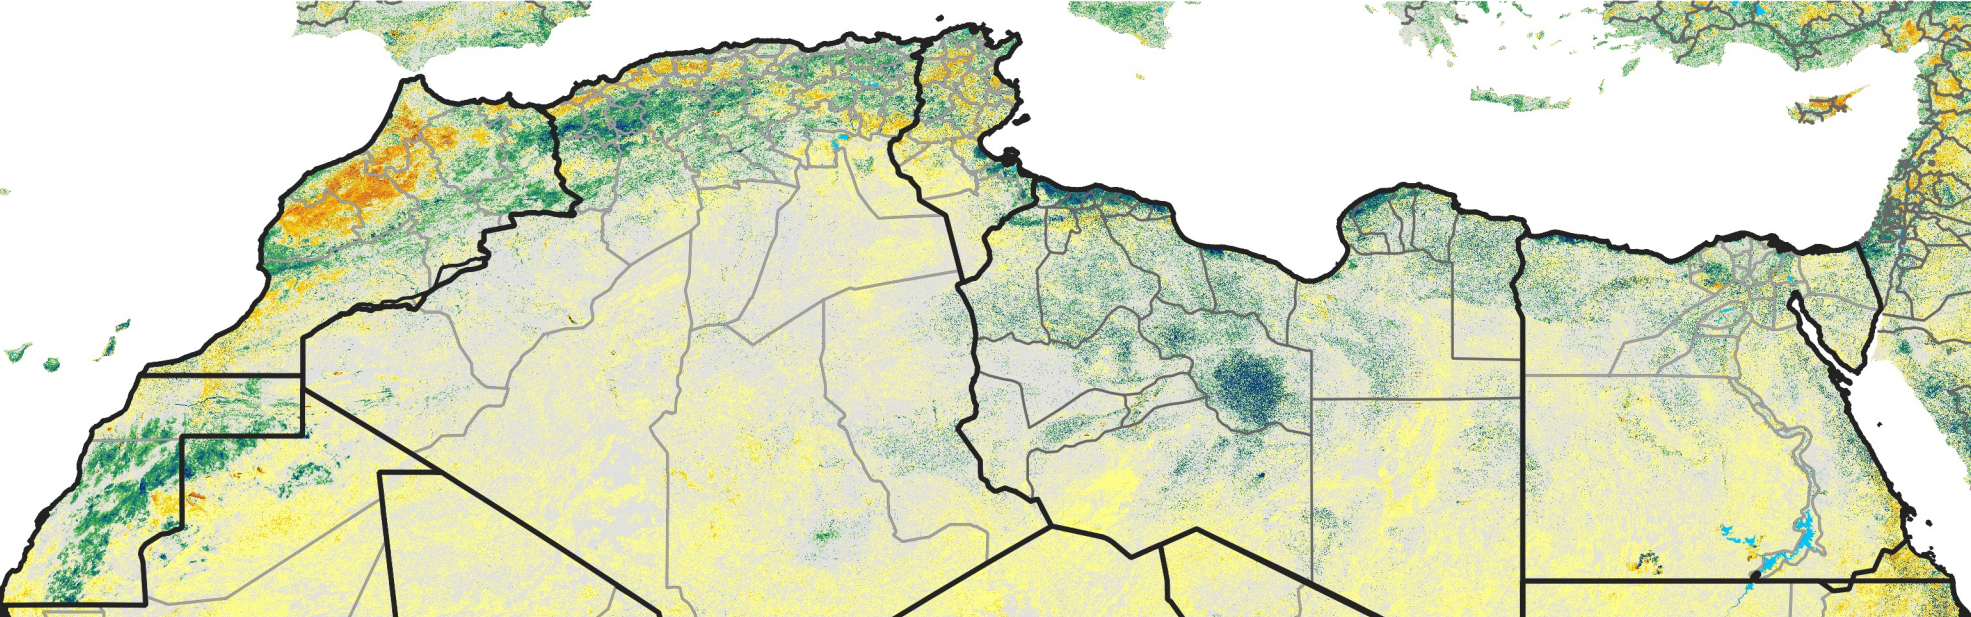

North Africa Percent of Mean NDVI

2015 / mean (2003 - 2022)
Period 34 / December 01 - 10, 2015

Percent of Normal