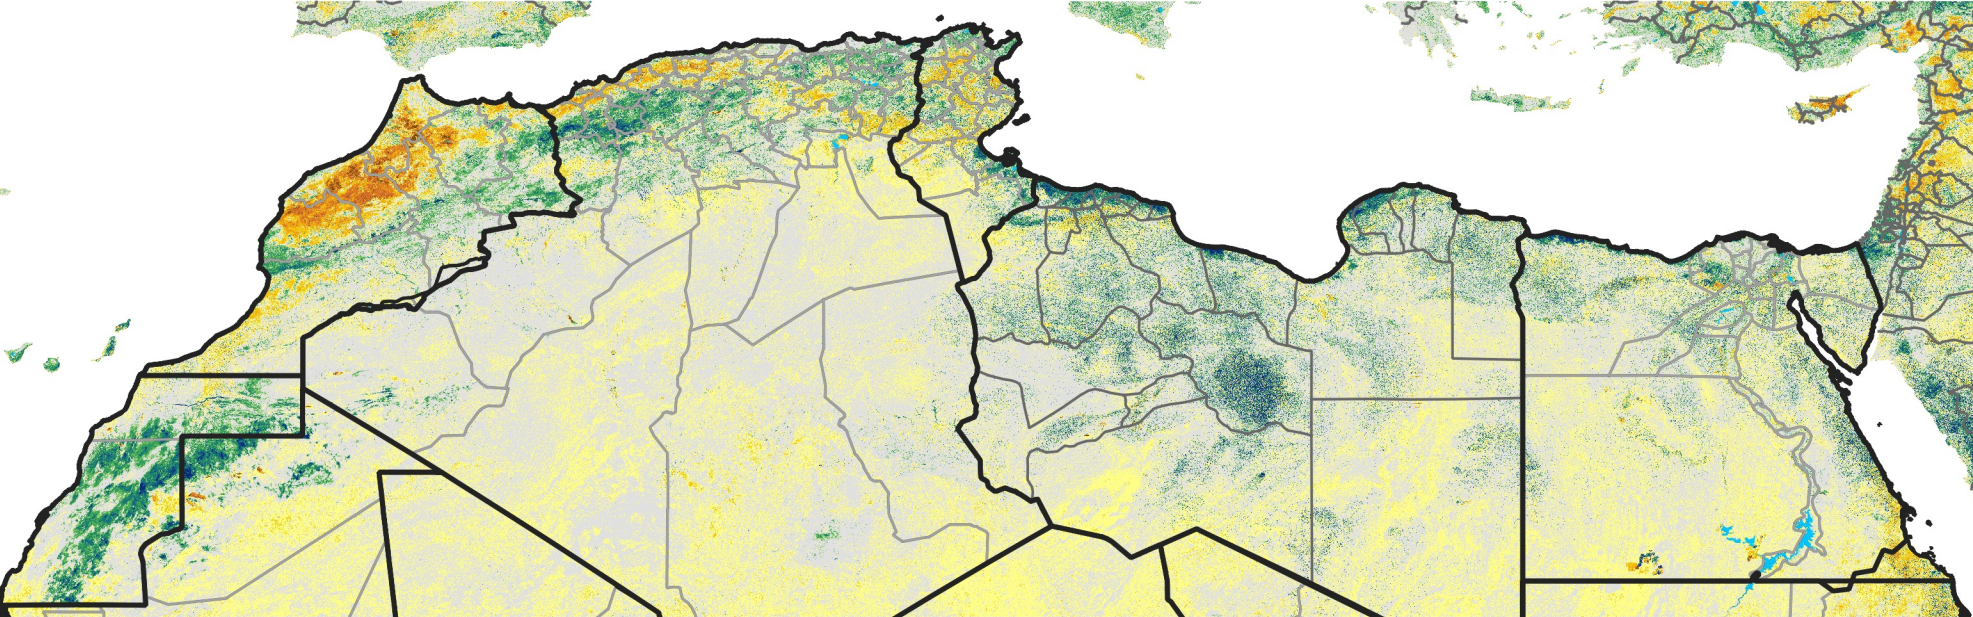

North Africa Percent of Mean NDVI

2015 / mean (2003 - 2022)
Period 35 / December 11 - 20, 2015

Percent of Normal