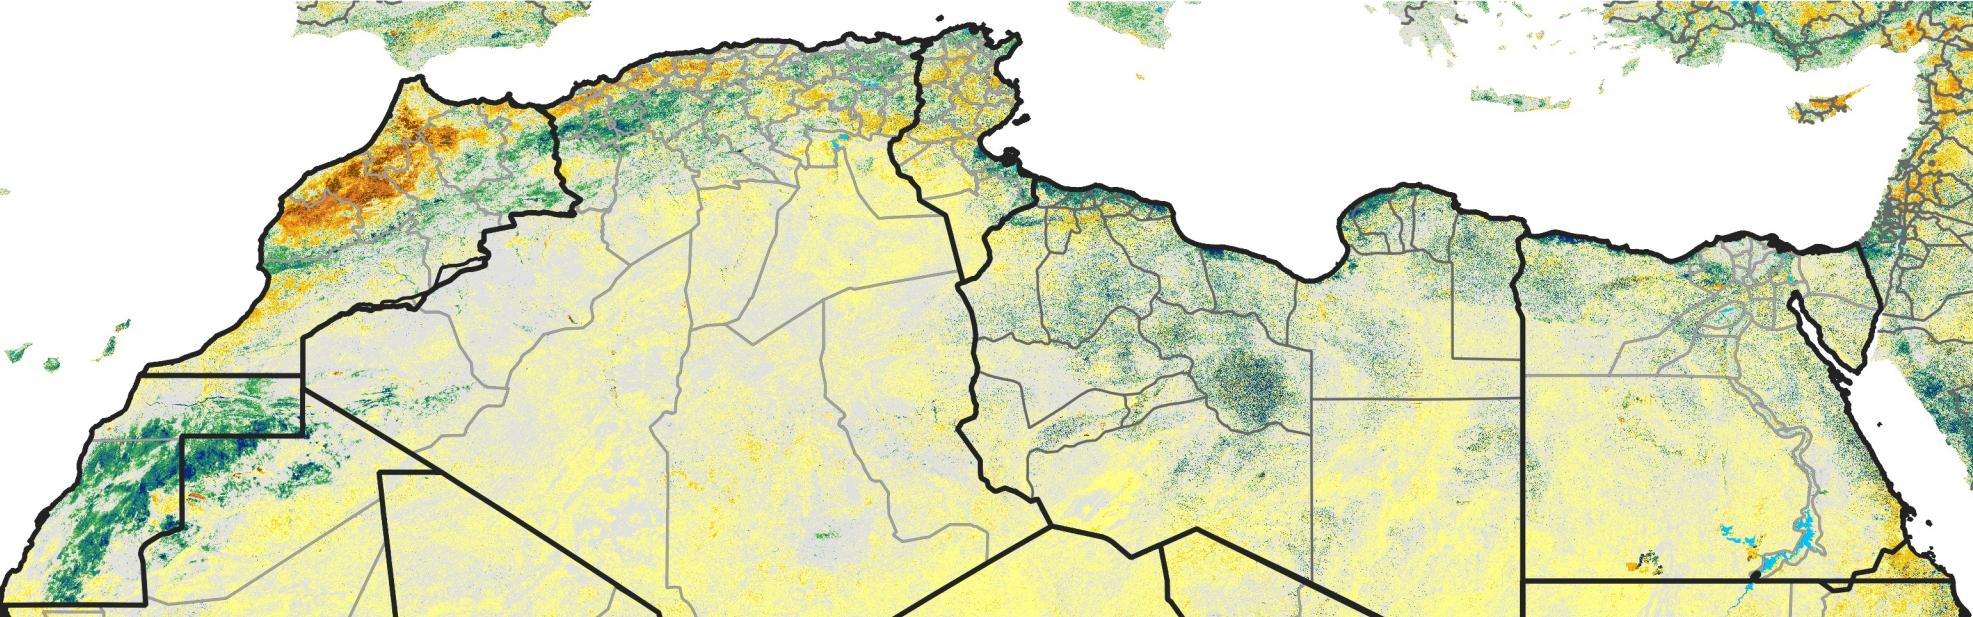

# North Africa Percent of Mean NDVI

2015 / mean (2003 - 2022)  
Period 36 / December 21 - 31, 2015