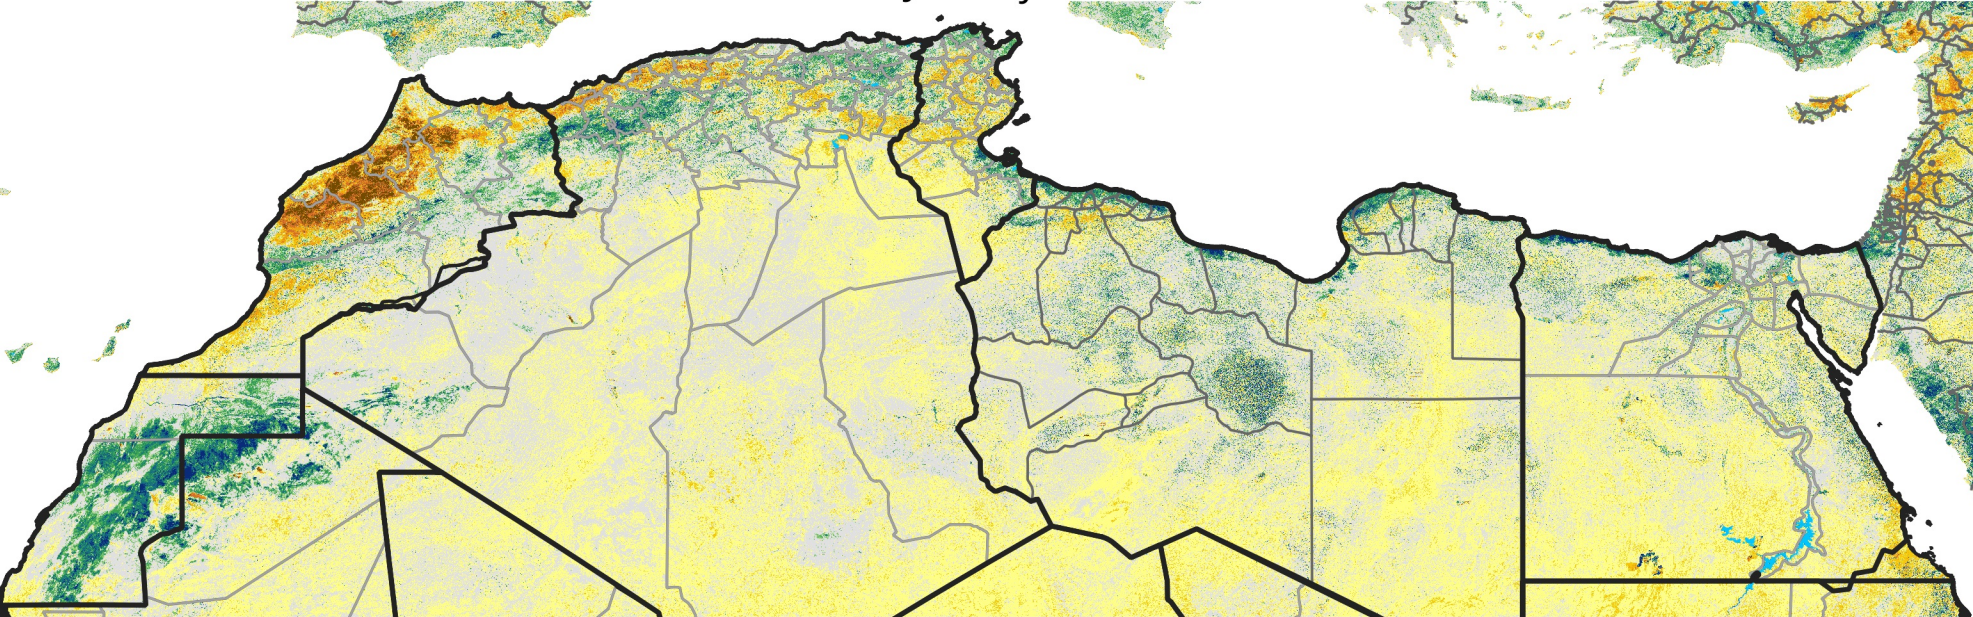

North Africa Percent of Mean NDVI

2016 / mean (2003 - 2022)
Period 01 / January 01 - 10, 2016

Percent of Normal