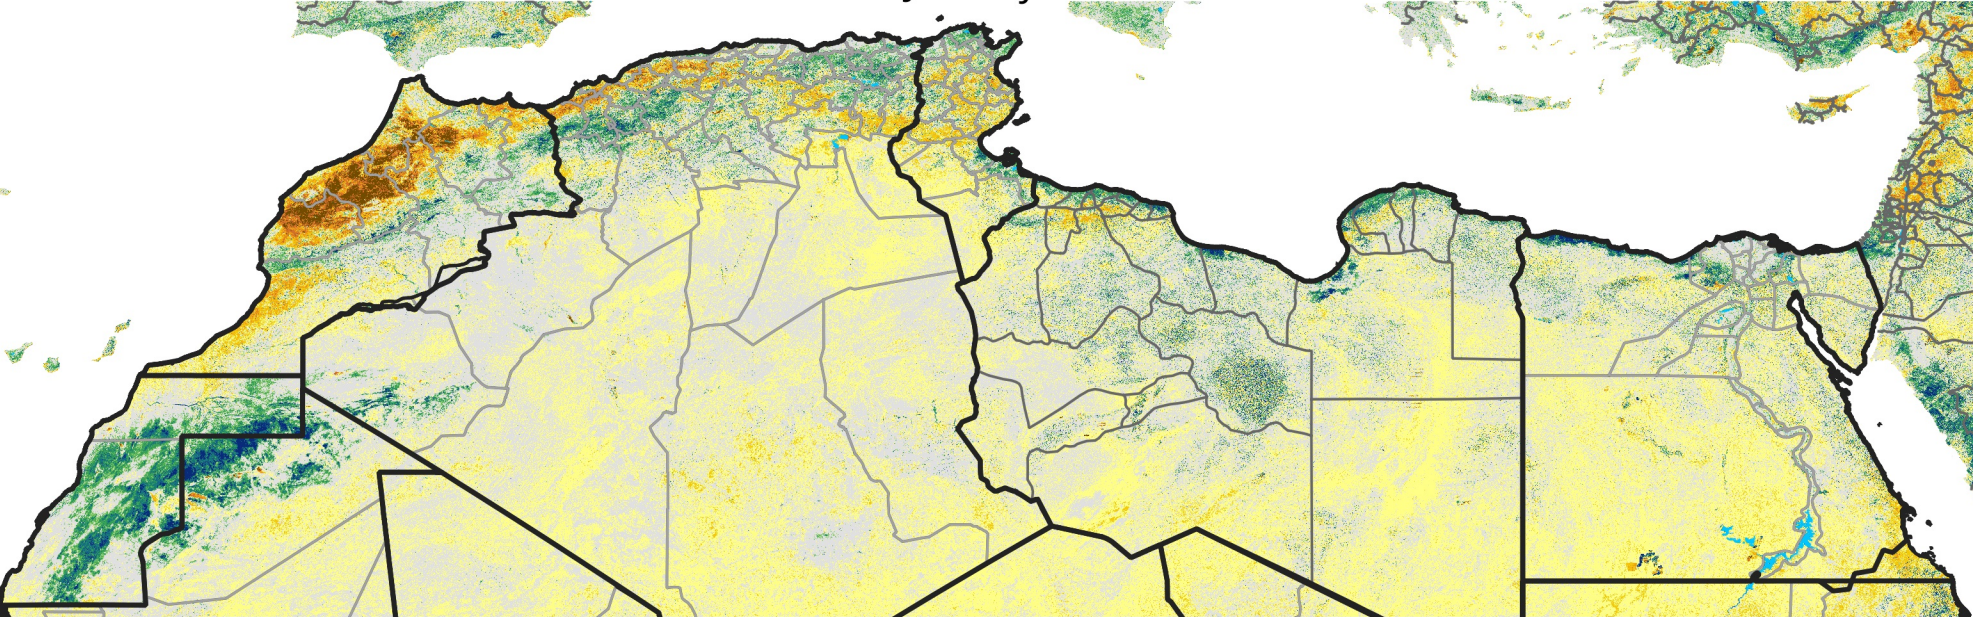

North Africa Percent of Mean NDVI

2016 / mean (2003 - 2022)
Period 02 / January 11 - 20, 2016

Percent of Normal