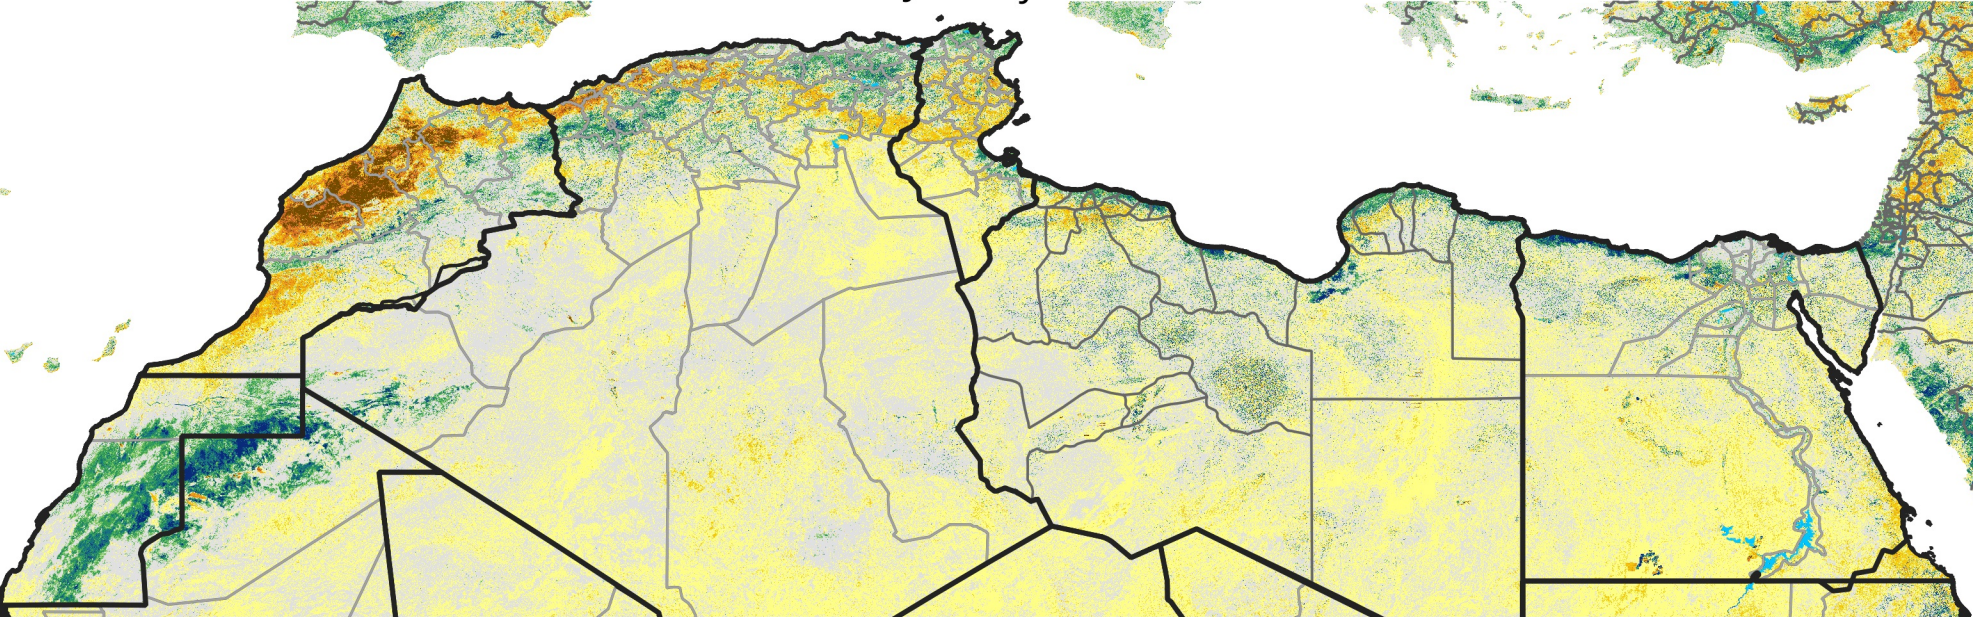

North Africa Percent of Mean NDVI

2016 / mean (2003 - 2022)
Period 03 / January 21 - 31, 2016

Percent of Normal