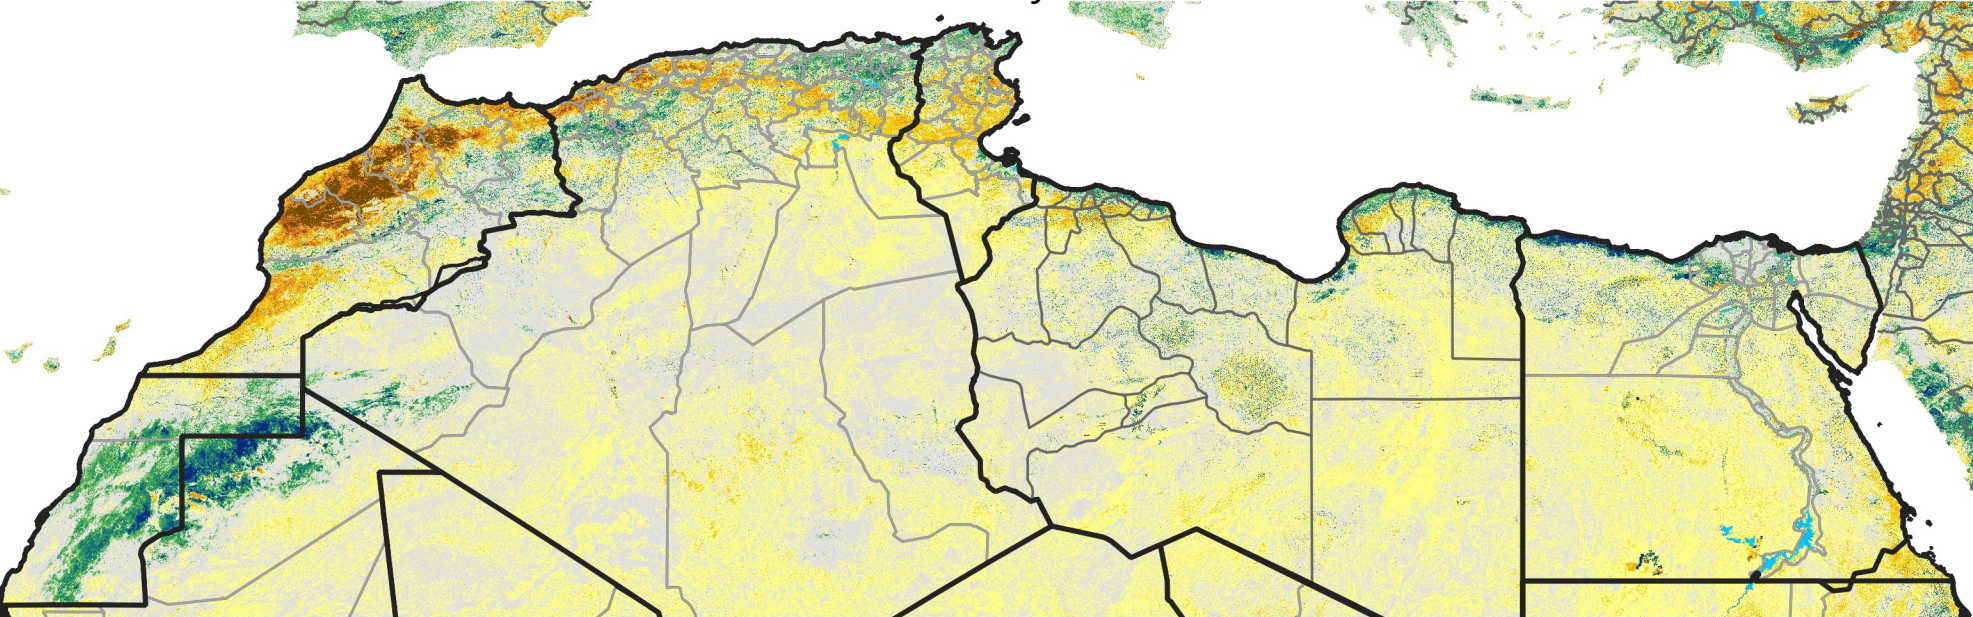

North Africa Percent of Mean NDVI

2016 / mean (2003 - 2022)
Period 04 / February 01 - 10, 2016

Percent of Normal