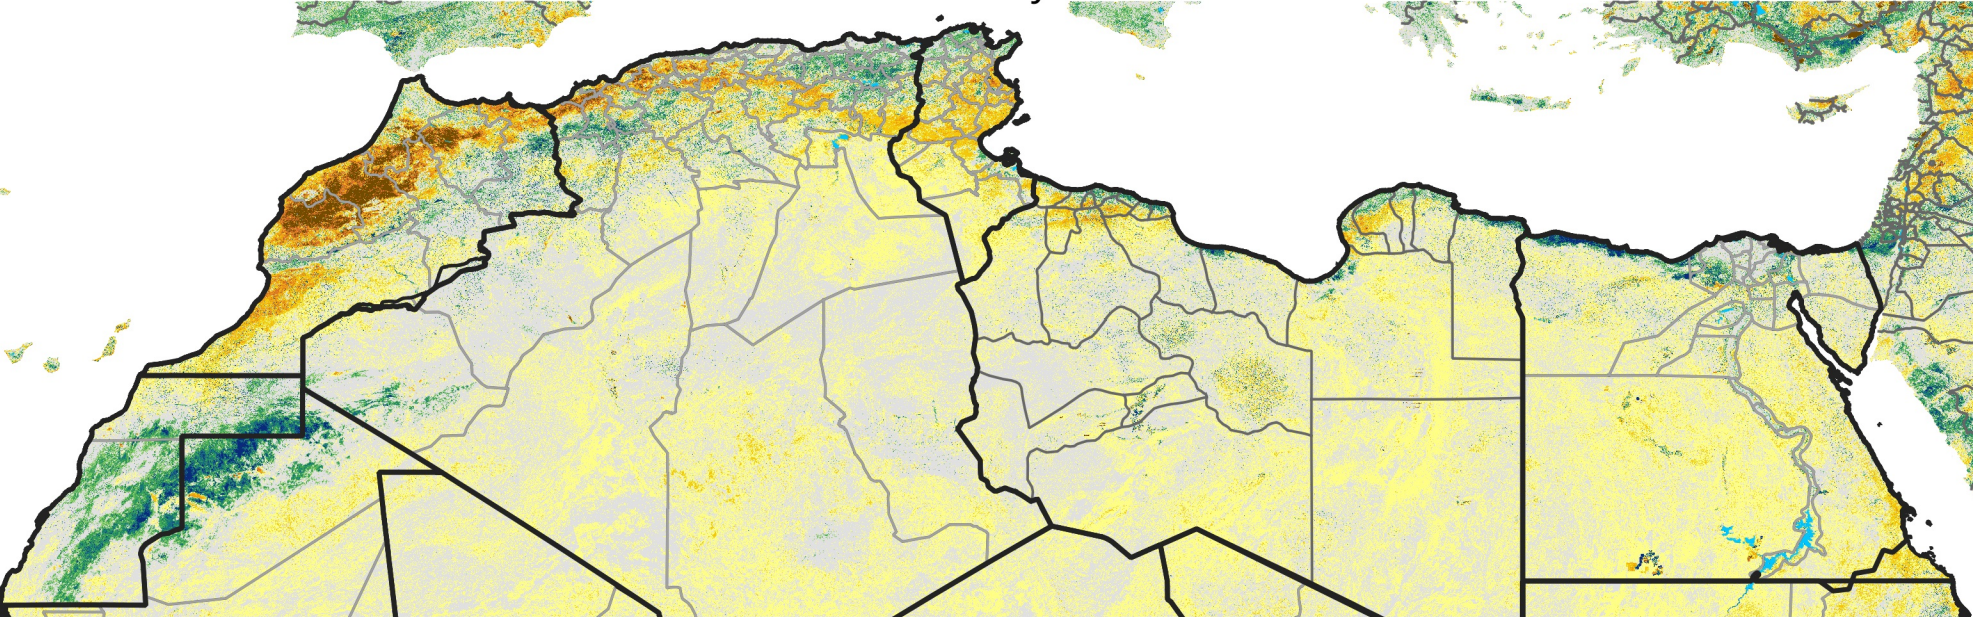

North Africa Percent of Mean NDVI

2016 / mean (2003 - 2022)
Period 05 / February 11 - 20, 2016

Percent of Normal