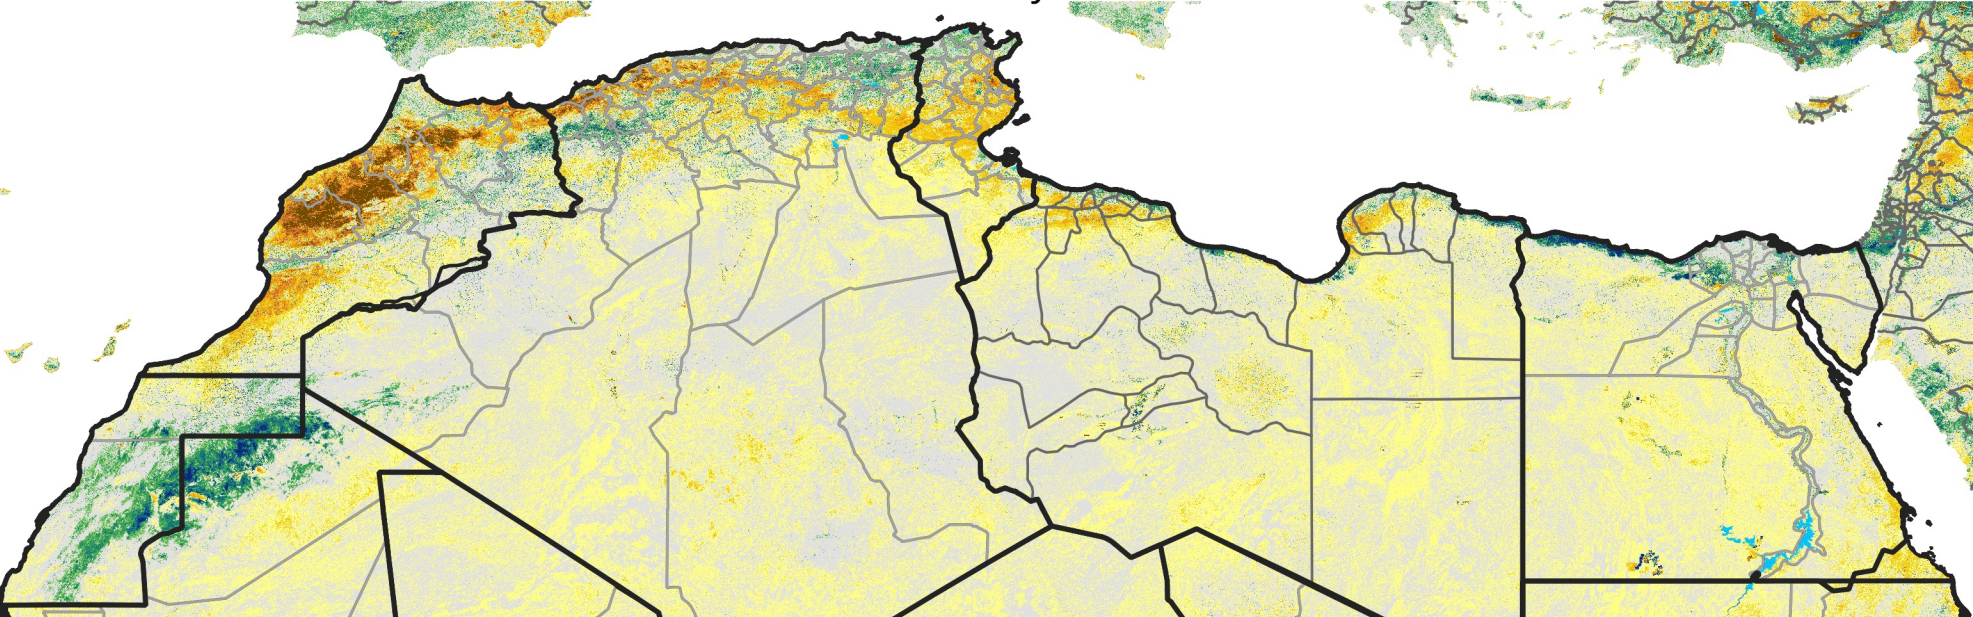

North Africa Percent of Mean NDVI

2016 / mean (2003 - 2022)
Period 06 / February 21 - 29, 2016

Percent of Normal