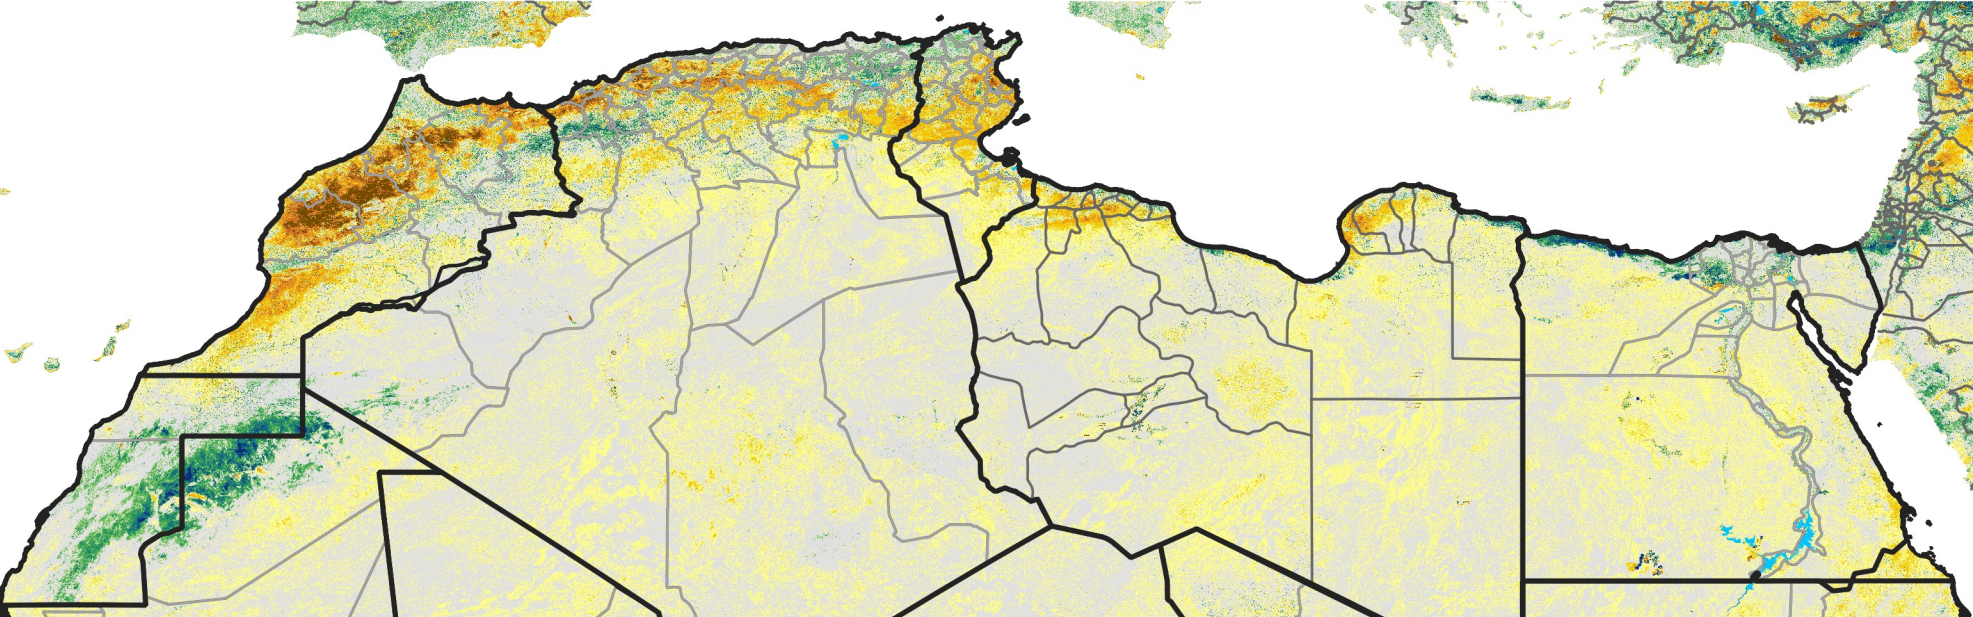

North Africa Percent of Mean NDVI

2016 / mean (2003 - 2022)
Period 07 / March 01 - 10, 2016

Percent of Normal