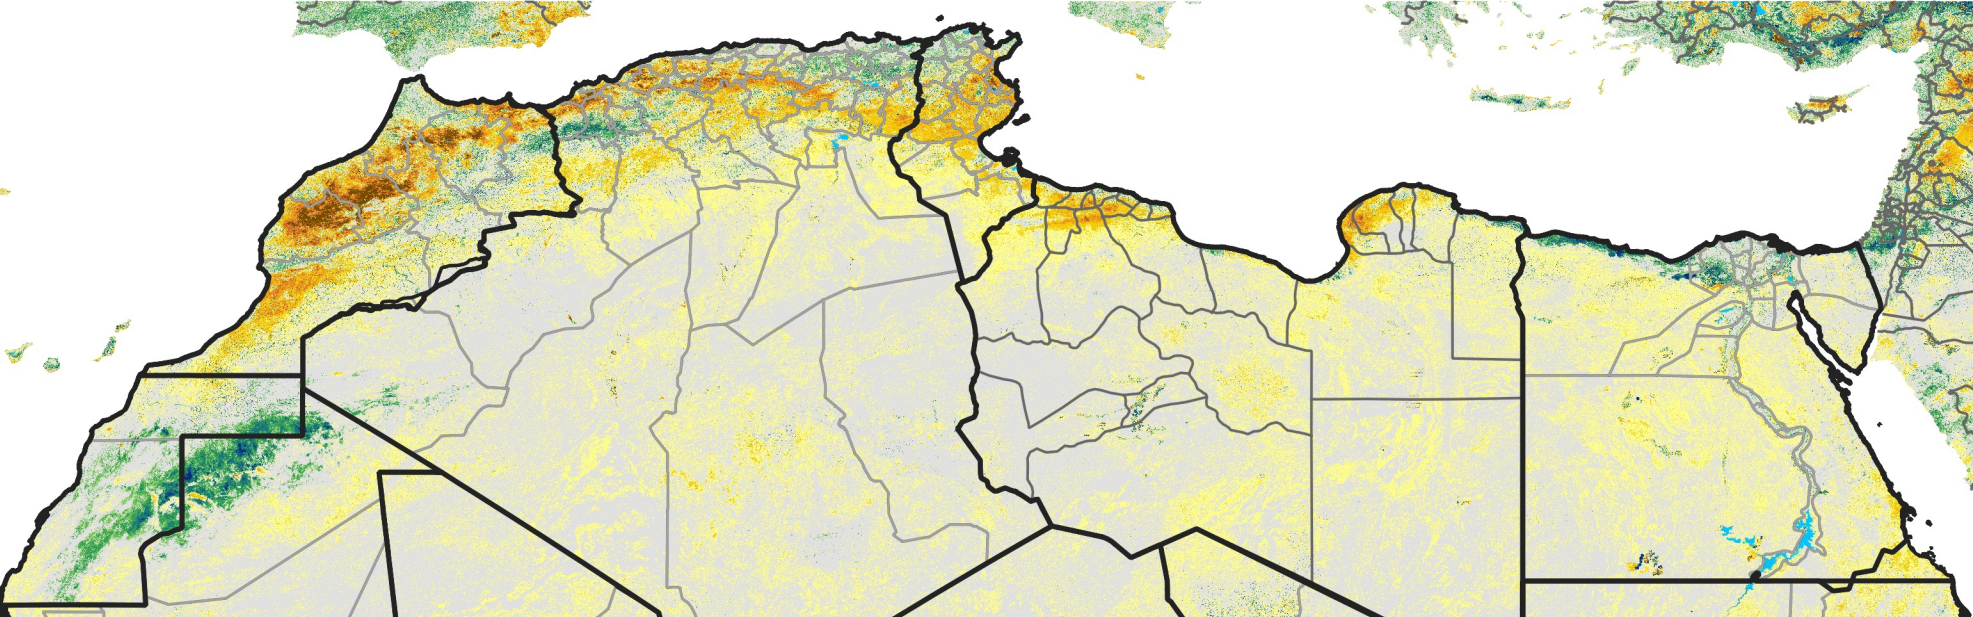

North Africa Percent of Mean NDVI

2016 / mean (2003 - 2022)
Period 08 / March 11 - 20, 2016

Percent of Normal