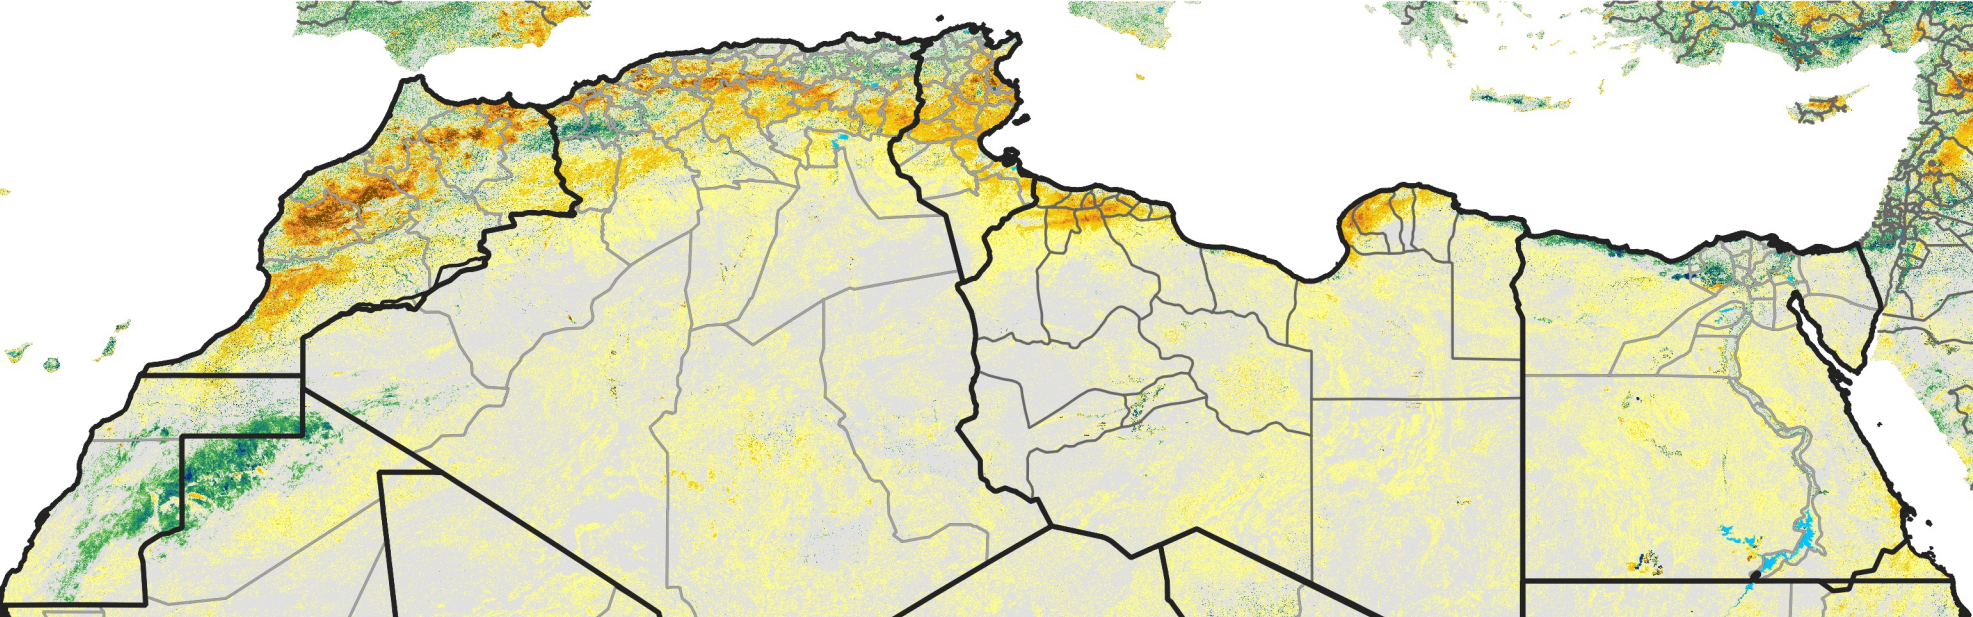

North Africa Percent of Mean NDVI

2016 / mean (2003 - 2022)
Period 09 / March 21 - 31, 2016

Percent of Normal