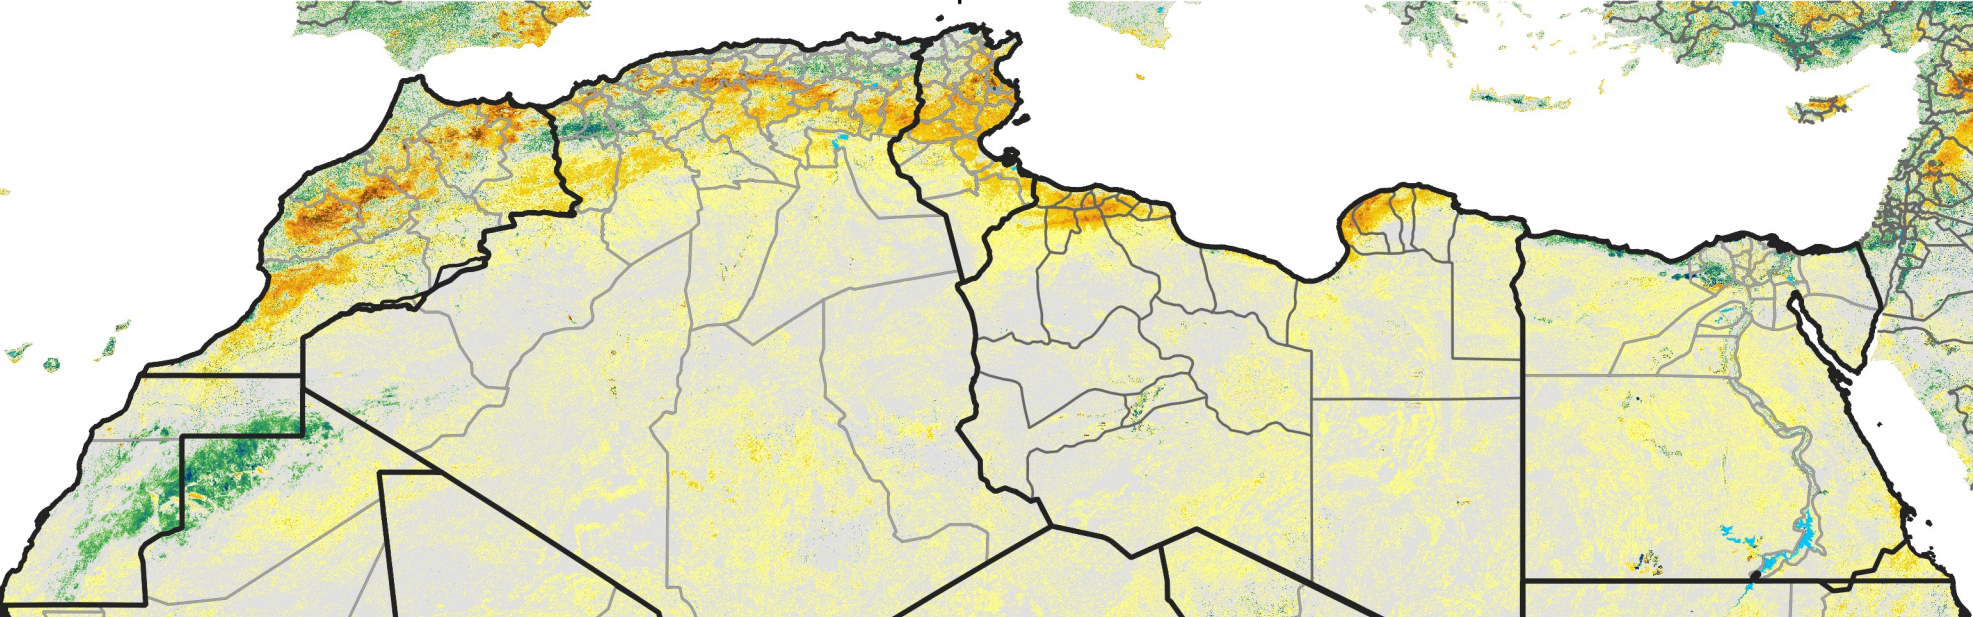

# North Africa Percent of Mean NDVI

2016 / mean (2003 - 2022)  
Period 10 / April 01 - 10, 2016