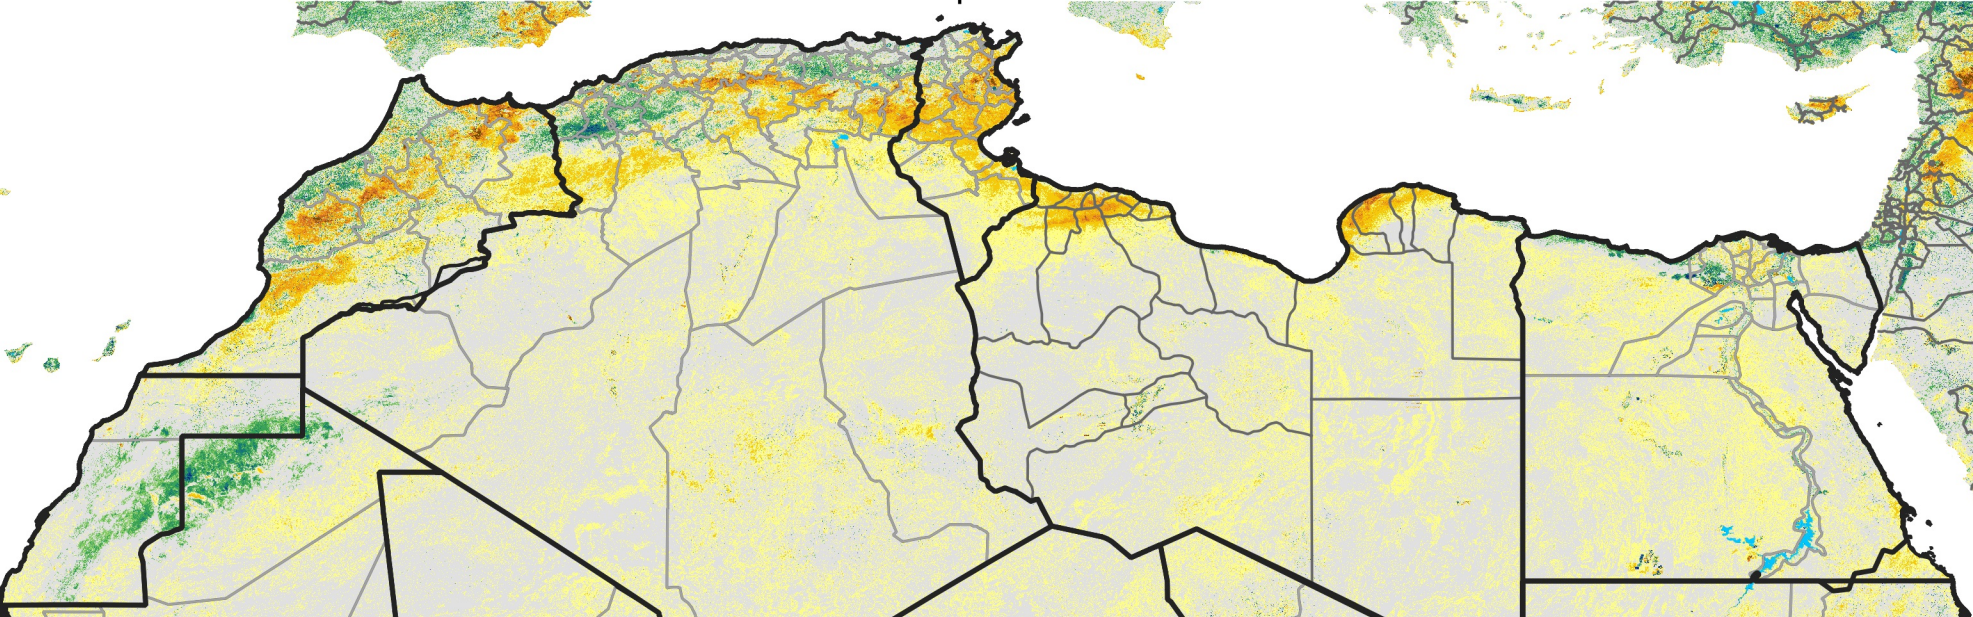

North Africa Percent of Mean NDVI

2016 / mean (2003 - 2022)
Period 11 / April 11 - 20, 2016

Percent of Normal