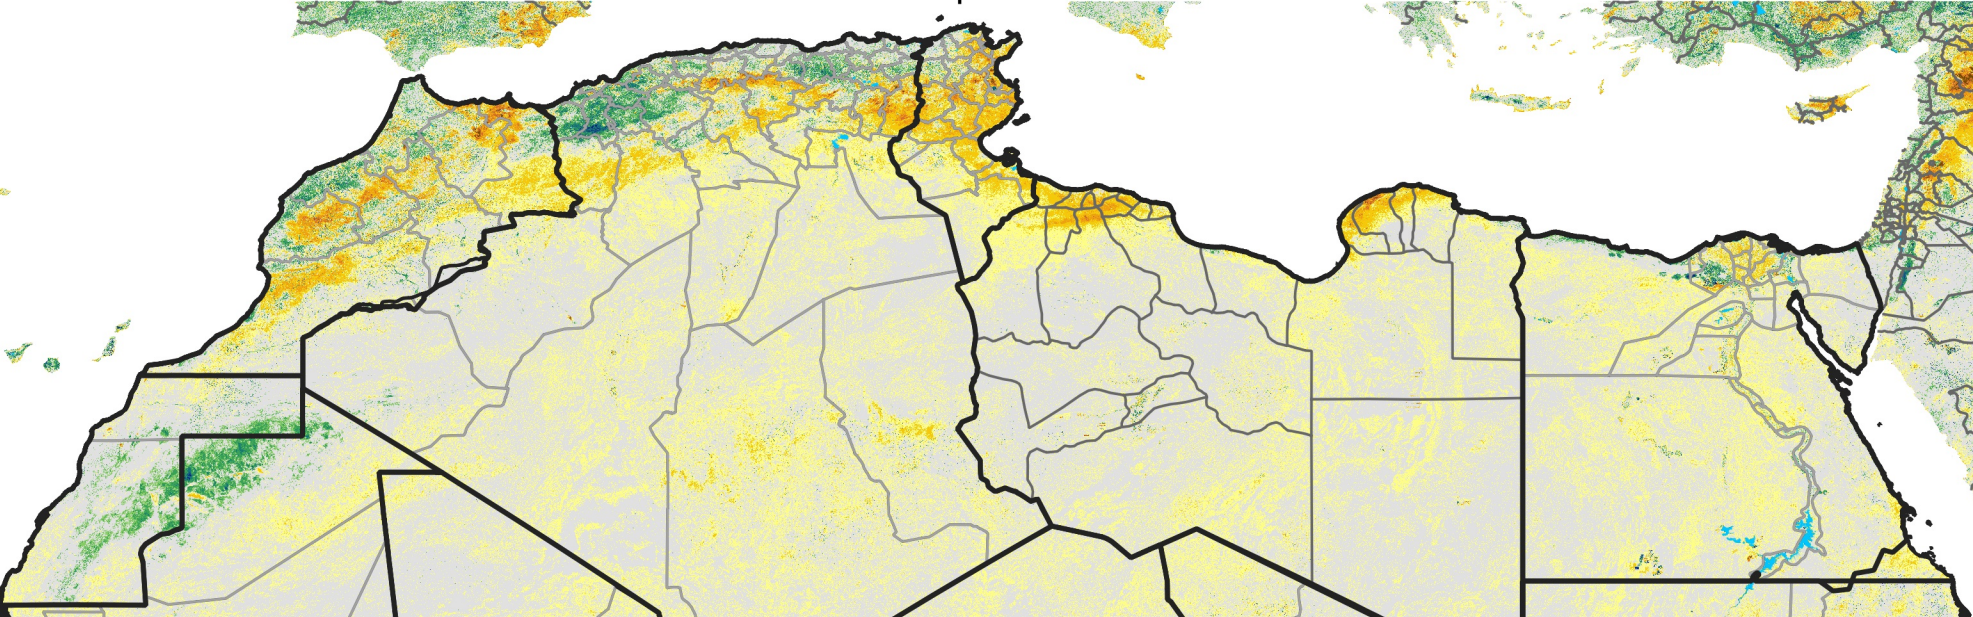

North Africa Percent of Mean NDVI

2016 / mean (2003 - 2022)
Period 12 / April 21 - 30, 2016

Percent of Normal