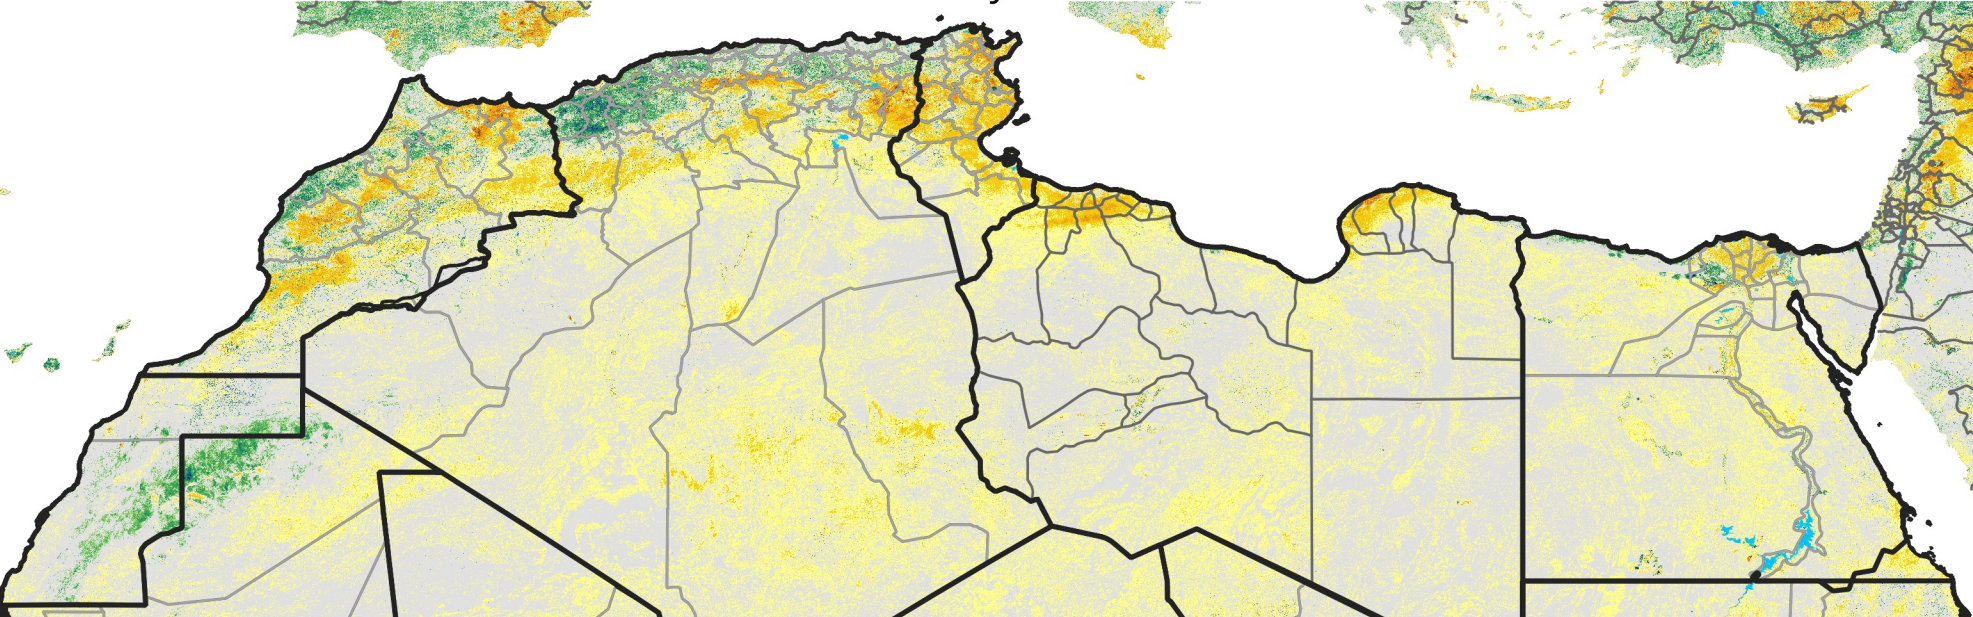

# North Africa Percent of Mean NDVI

2016 / mean (2003 - 2022)  
Period 13 / May 01 - 10, 2016