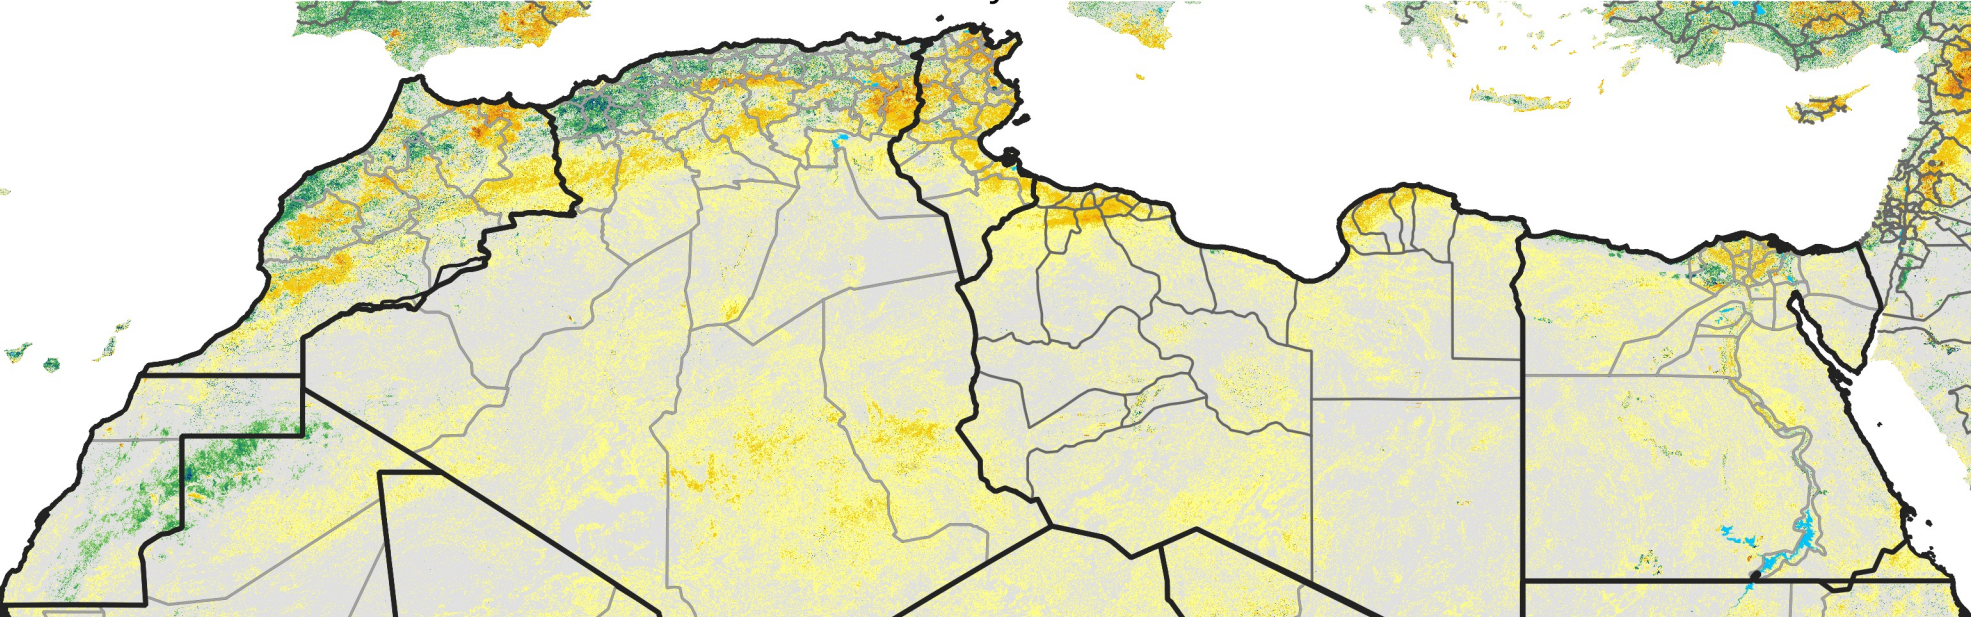

# North Africa Percent of Mean NDVI

2016 / mean (2003 - 2022)  
Period 14 / May 11 - 20, 2016