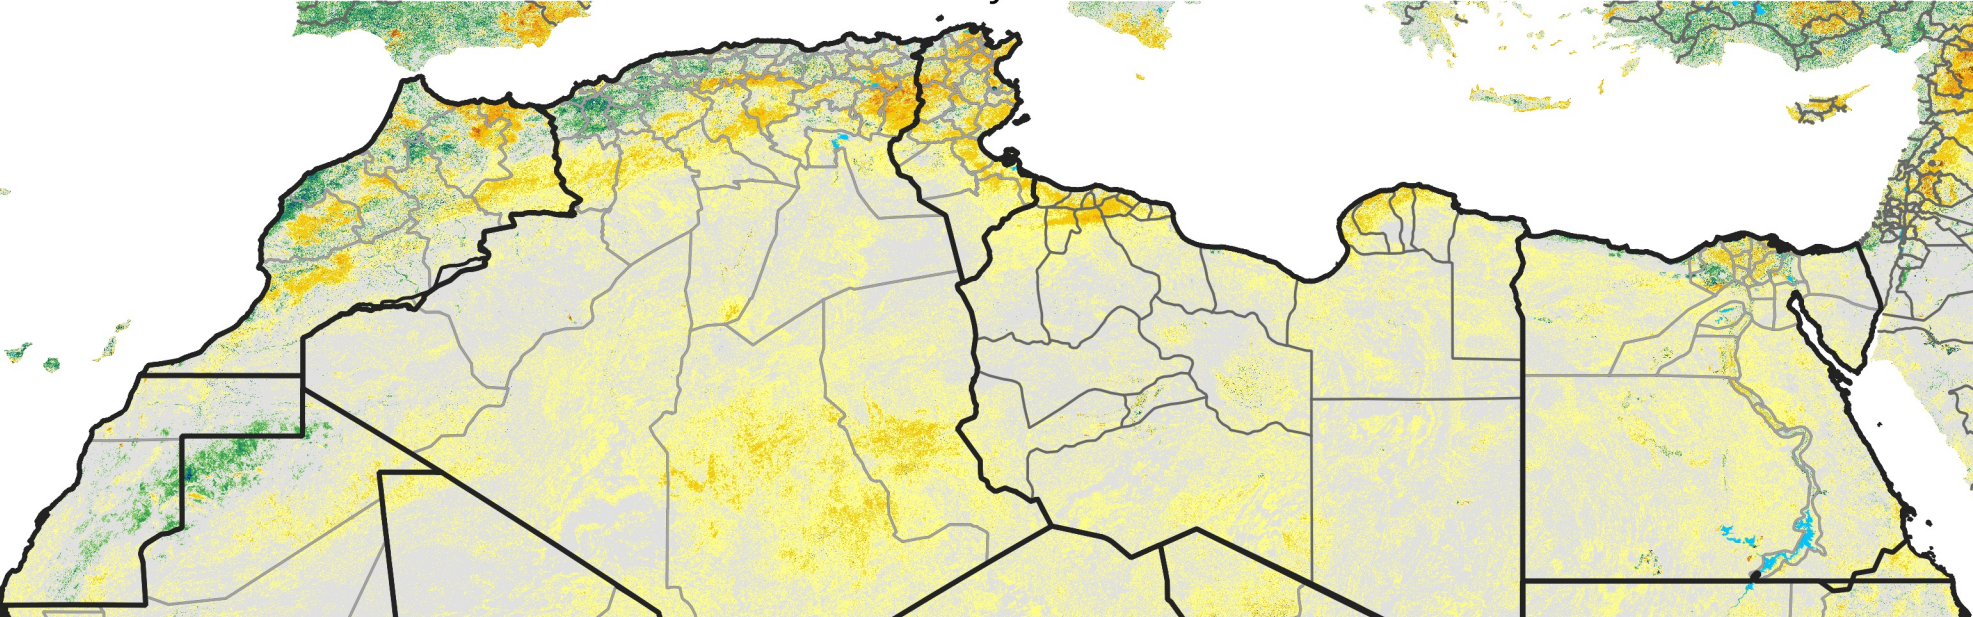

North Africa Percent of Mean NDVI

2016 / mean (2003 - 2022)
Period 15 / May 21 - 31, 2016

Percent of Normal