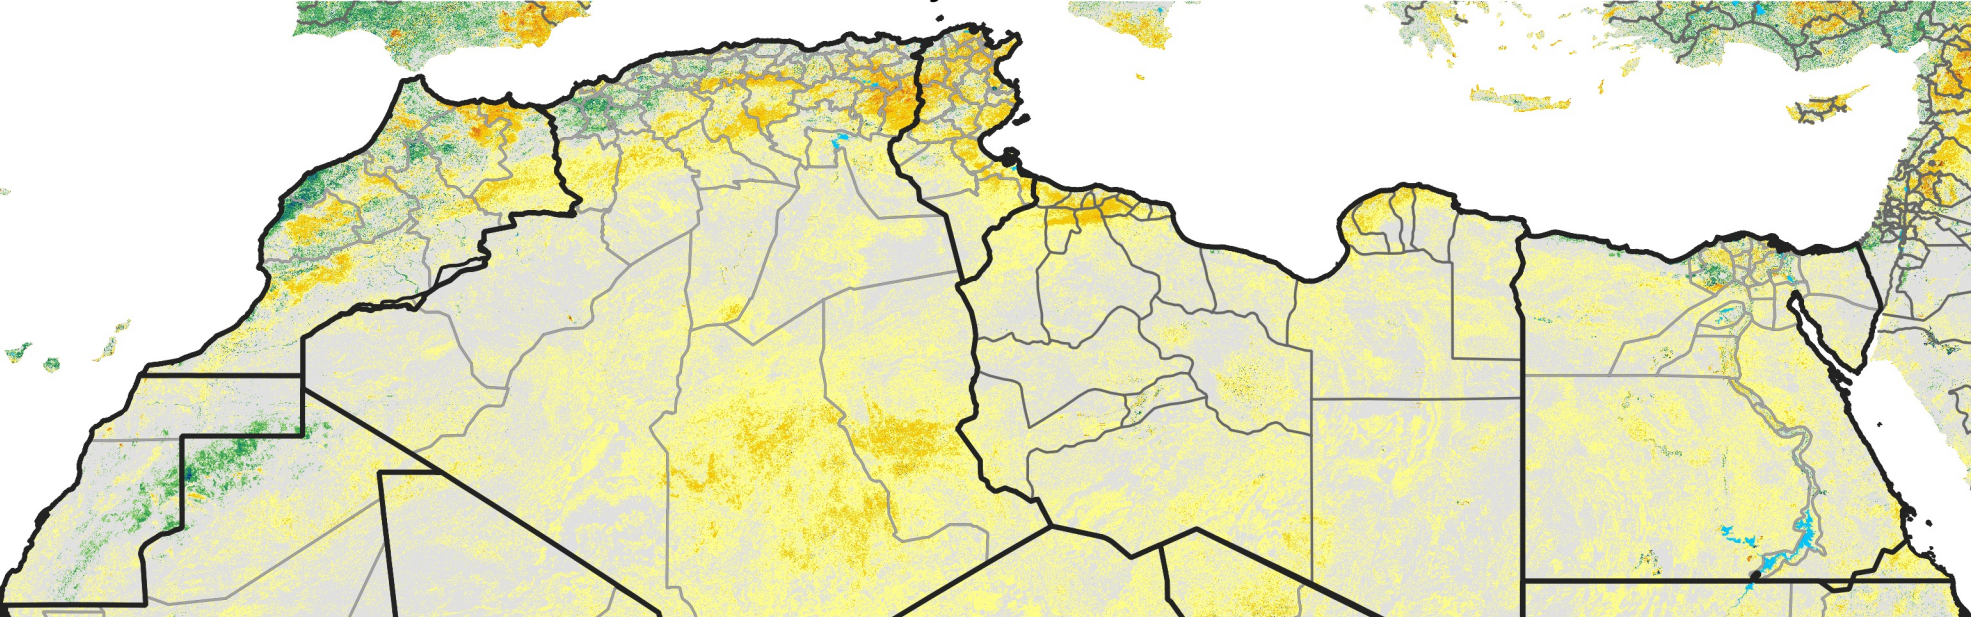

North Africa Percent of Mean NDVI

2016 / mean (2003 - 2022)
Period 16 / June 01 - 10, 2016

Percent of Normal