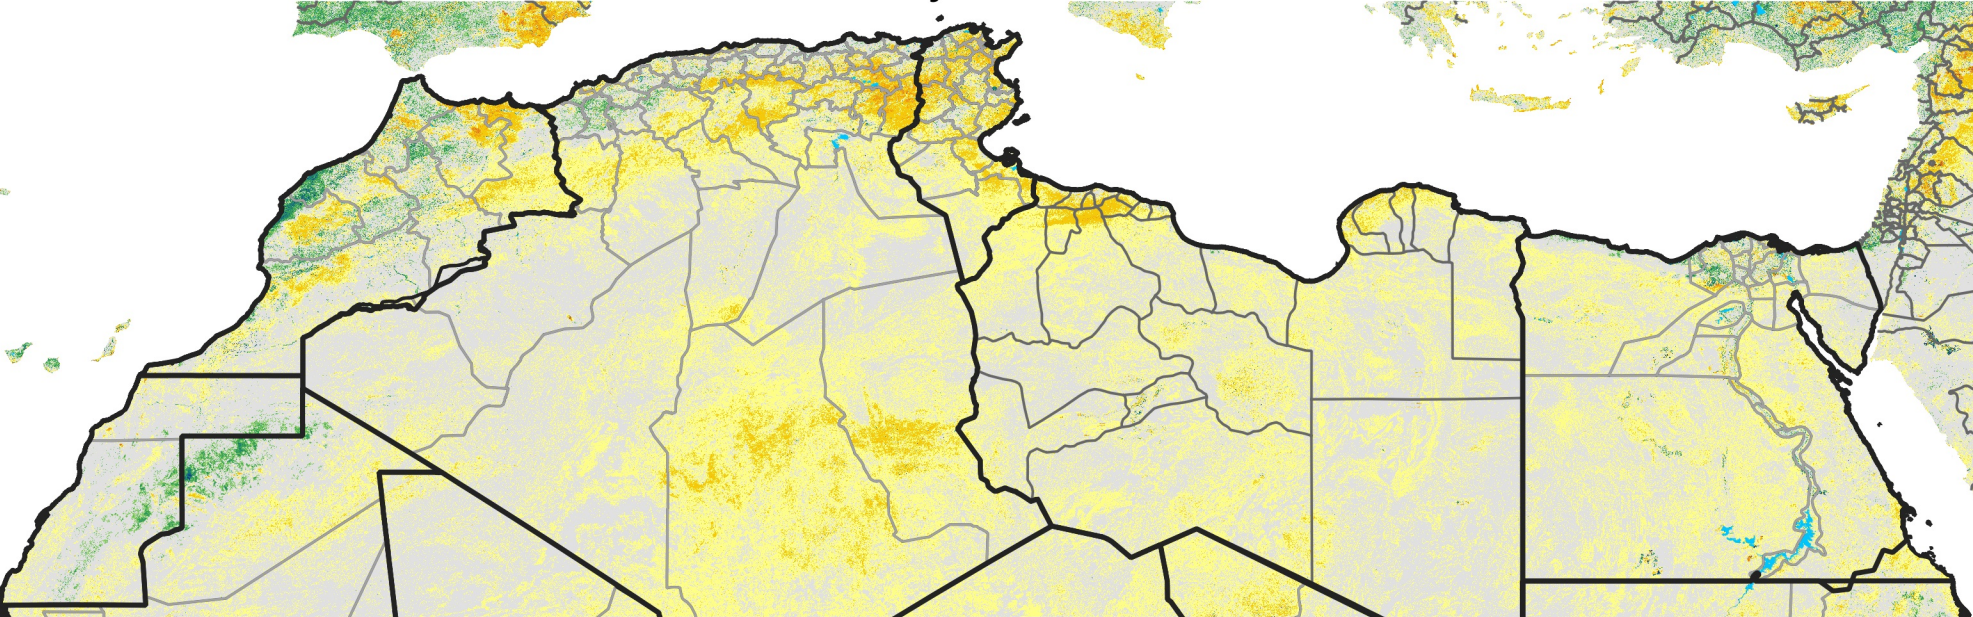

North Africa Percent of Mean NDVI

2016 / mean (2003 - 2022)
Period 17 / June 11 - 20, 2016

Percent of Normal