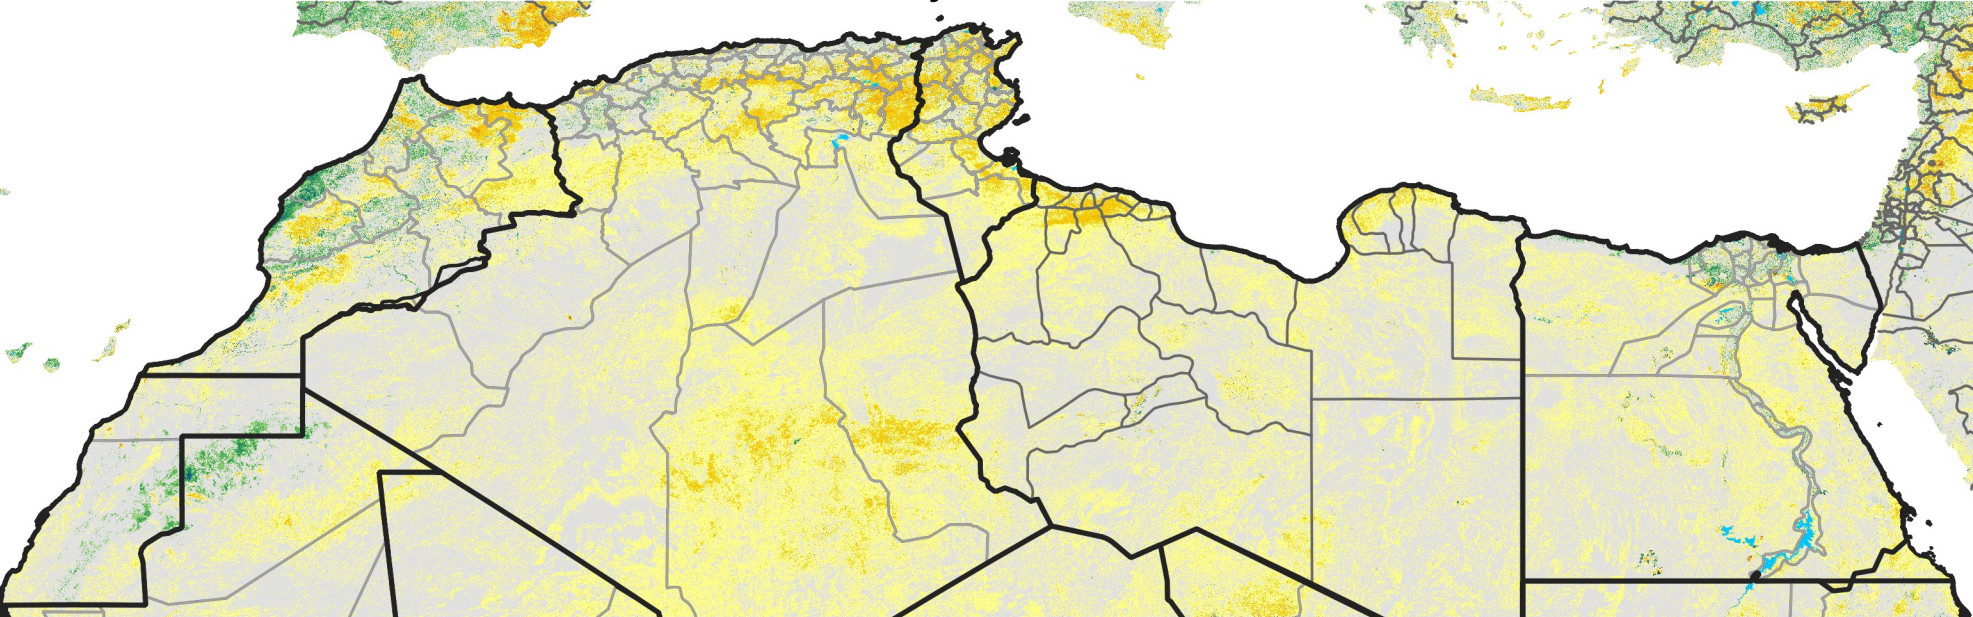

North Africa Percent of Mean NDVI

2016 / mean (2003 - 2022)
Period 18 / June 21 - 30, 2016

Percent of Normal