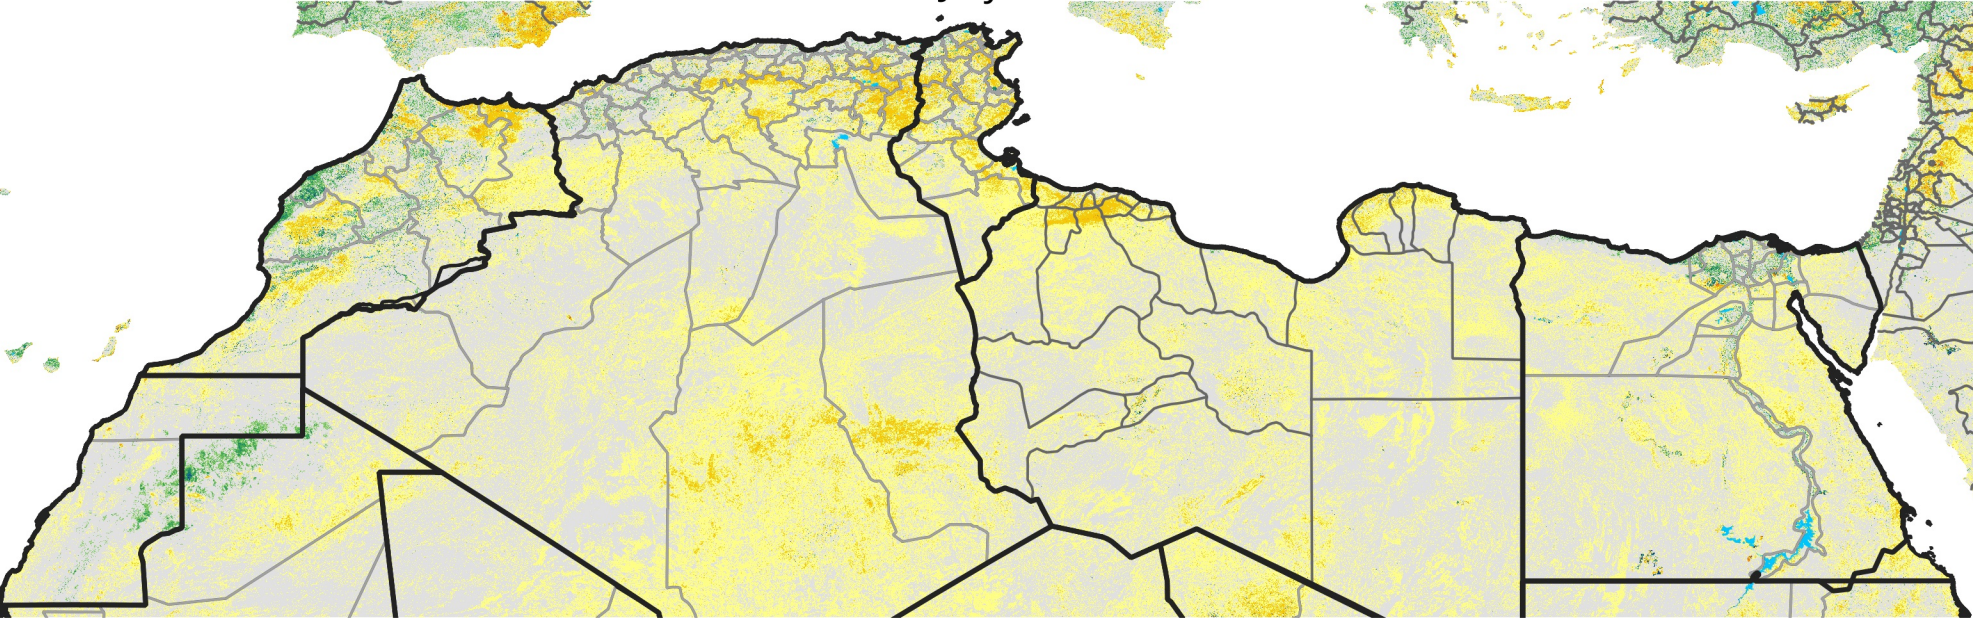

North Africa Percent of Mean NDVI

2016 / mean (2003 - 2022)
Period 19 / July 01 - 10, 2016

Percent of Normal