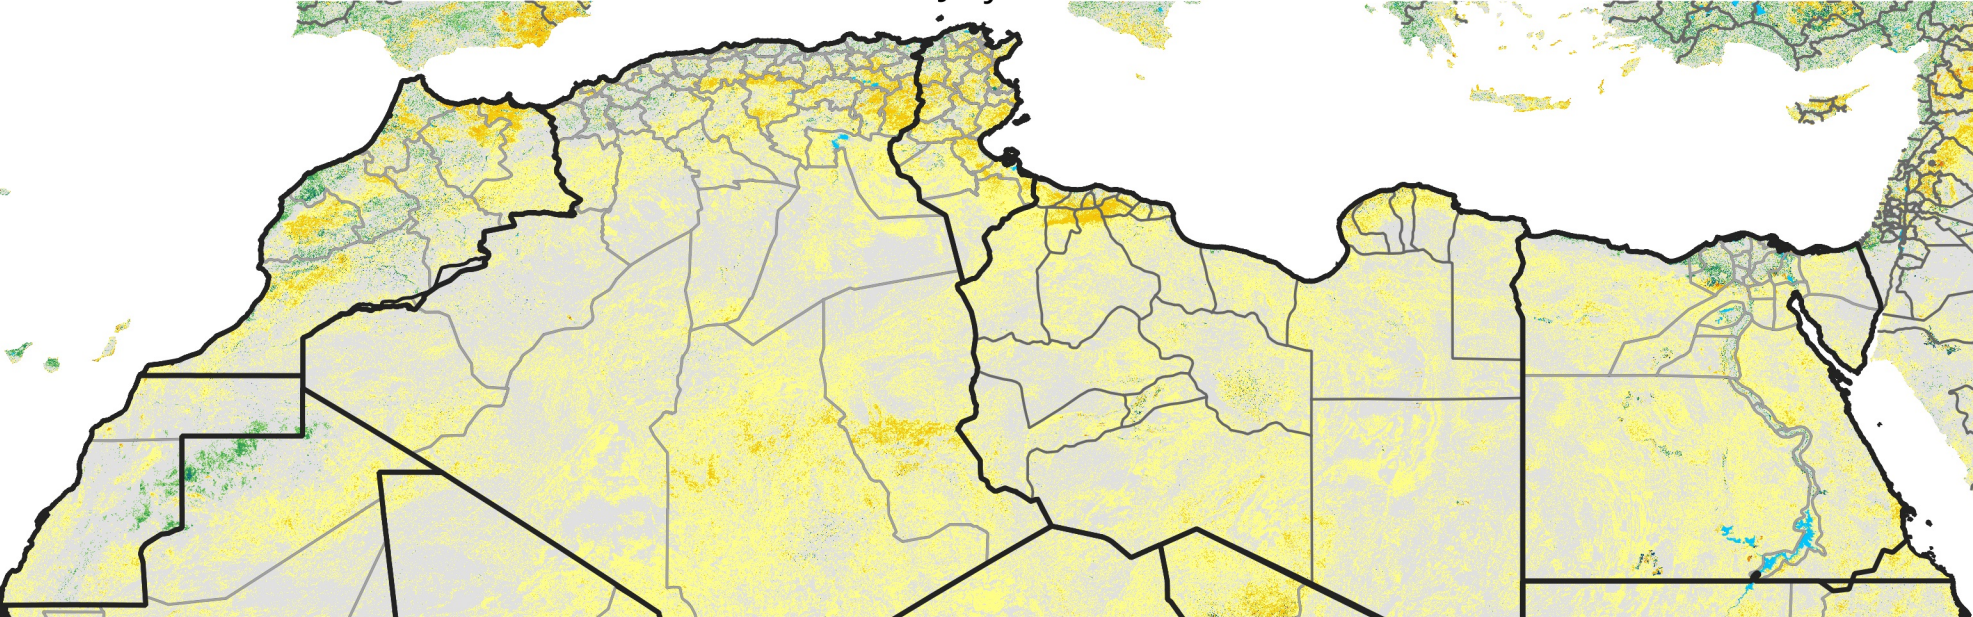

# North Africa Percent of Mean NDVI

2016 / mean (2003 - 2022)  
Period 20 / July 11 - 20, 2016