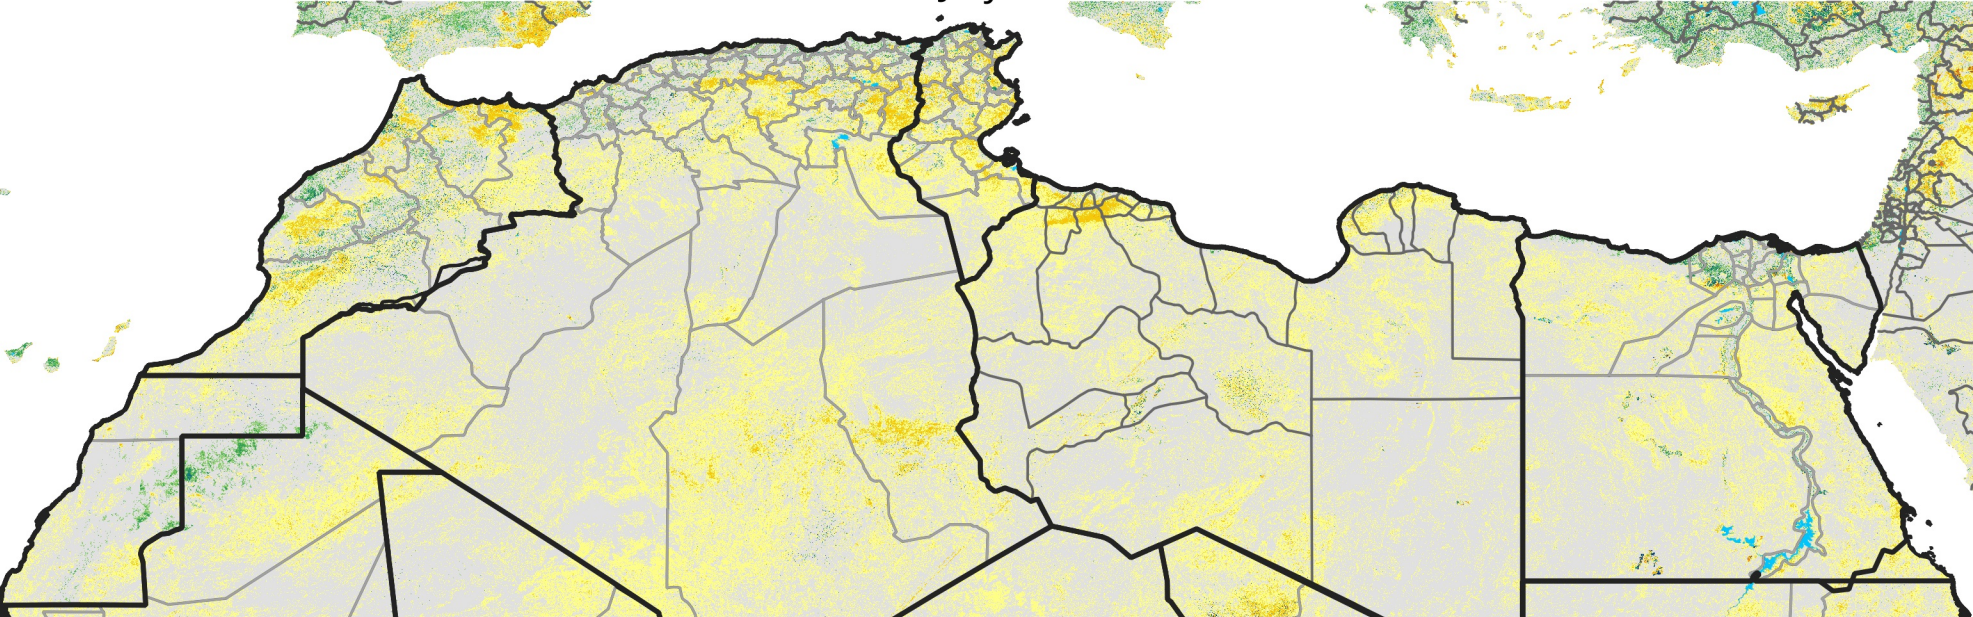

North Africa Percent of Mean NDVI

2016 / mean (2003 - 2022)
Period 21 / July 21 - 31, 2016

Percent of Normal