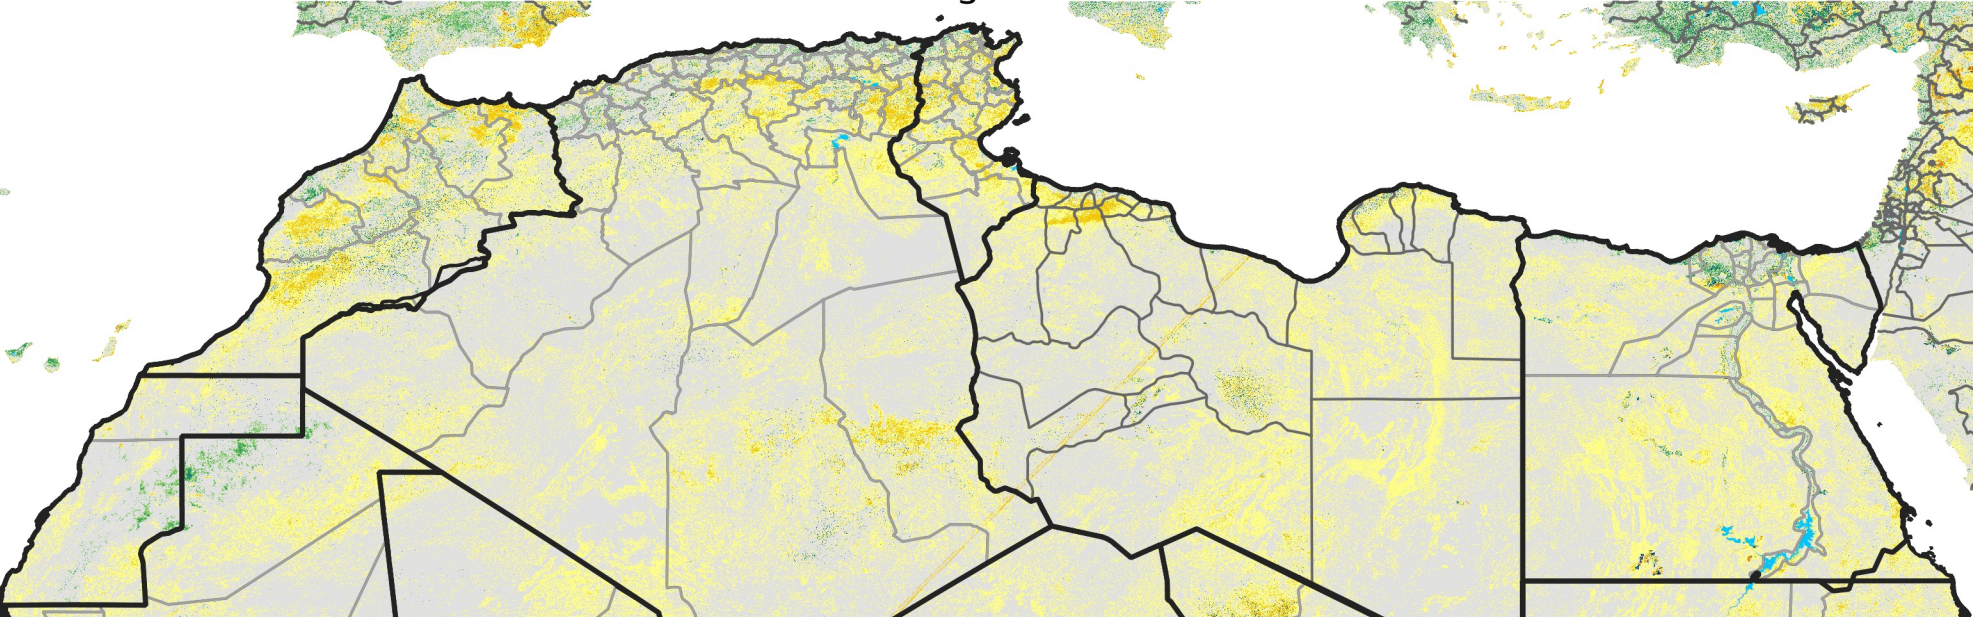

North Africa Percent of Mean NDVI

2016 / mean (2003 - 2022)
Period 22 / August 01 - 10, 2016

Percent of Normal