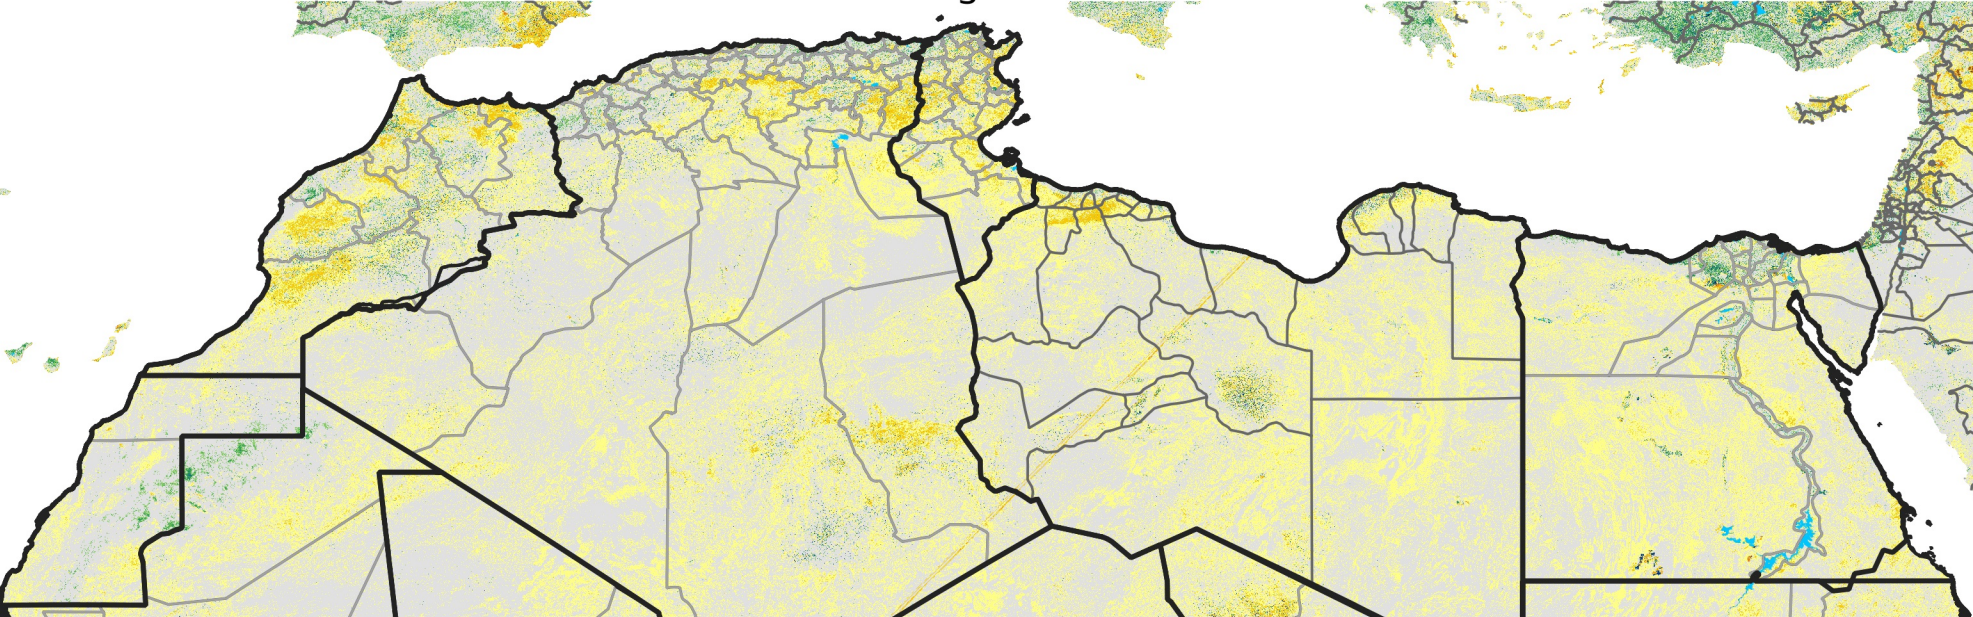

North Africa Percent of Mean NDVI

2016 / mean (2003 - 2022)
Period 23 / August 11 - 20, 2016

Percent of Normal