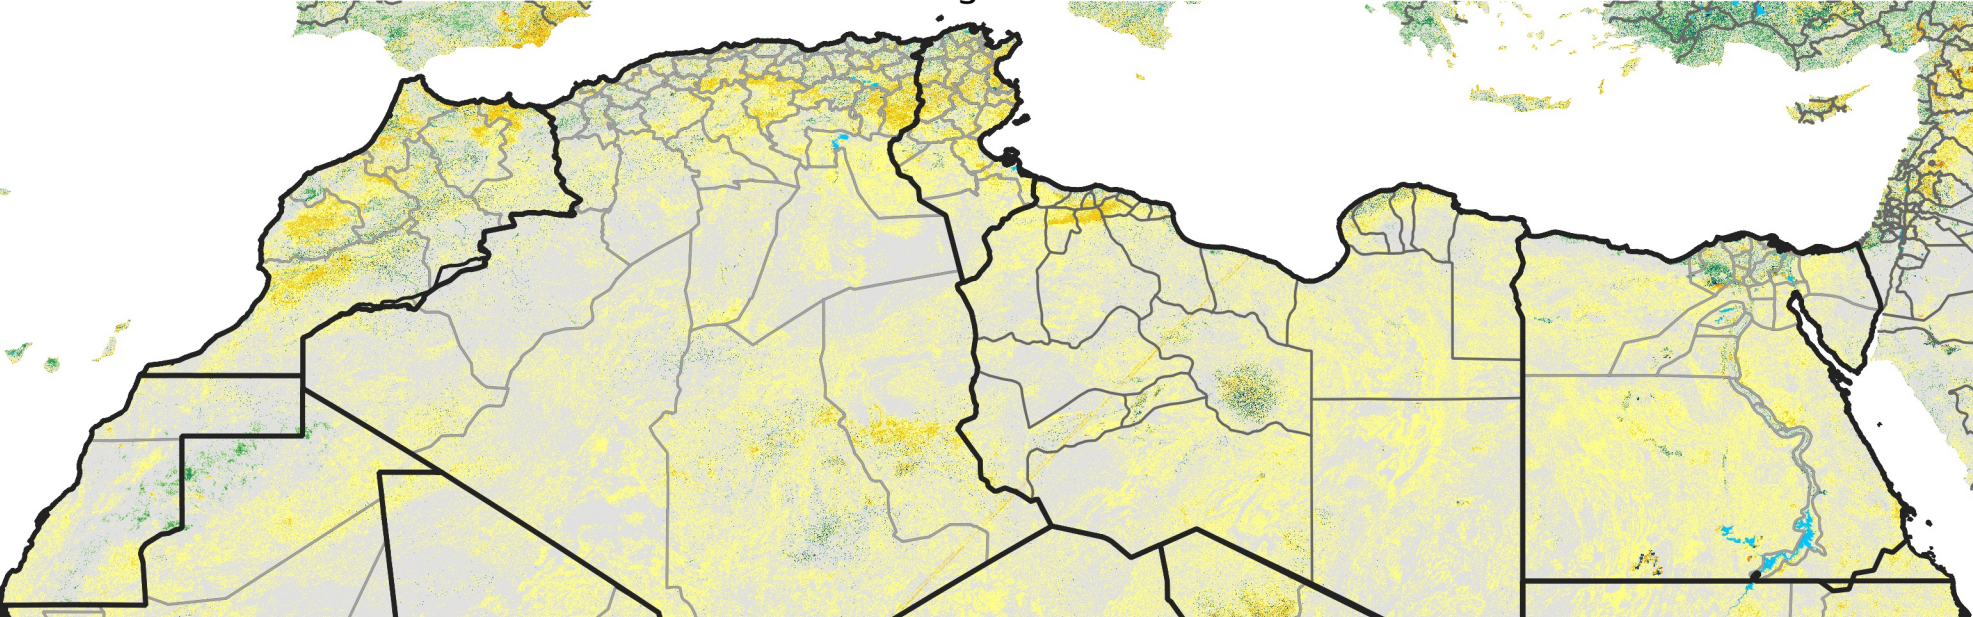

# North Africa Percent of Mean NDVI

2016 / mean (2003 - 2022)  
Period 24 / August 21 - 31, 2016